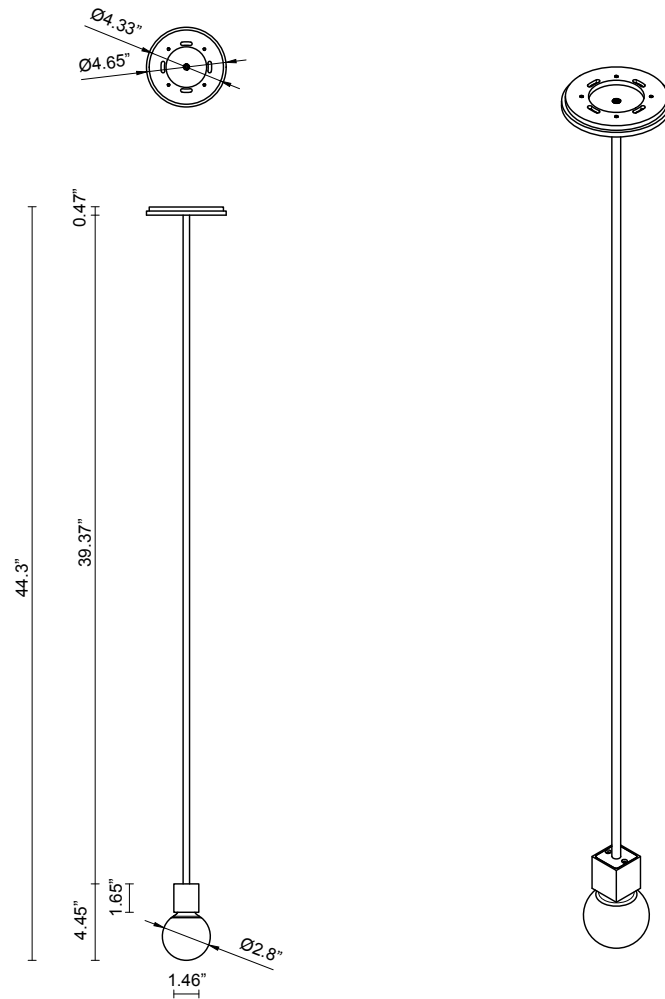

ORO COLLECTION

SINGLE PENDANT

ARTICOLOSTUDIOS.COM

24V1

ABOUT ORO

Step into a world where luxury and artistry intertwine, where light dances with golden hues, and every detail is meticulously crafted by artisan hands.

LEAD TIME

8 - 10 weeks

LIGHT SOURCE

2.4W LED Board 200mA
2700K warm white
200 lumens
Dimmable

INSTALLATION

Supplied with external driver and mounting plate to fit 4.0 square Jbox

ROD LENGTH

Rod lengths range between 23.6" (600mm) - 47.25" (1200mm), in increments of 3.94" (100mm)

WEIGHT

23.3 lb

CERTIFICATION STANDARD

UL

WARRANTY

3 years

FITTING FINISHES

Brass
Bronze*

*As Bronze is a hand applied finish, the depth of colour will vary