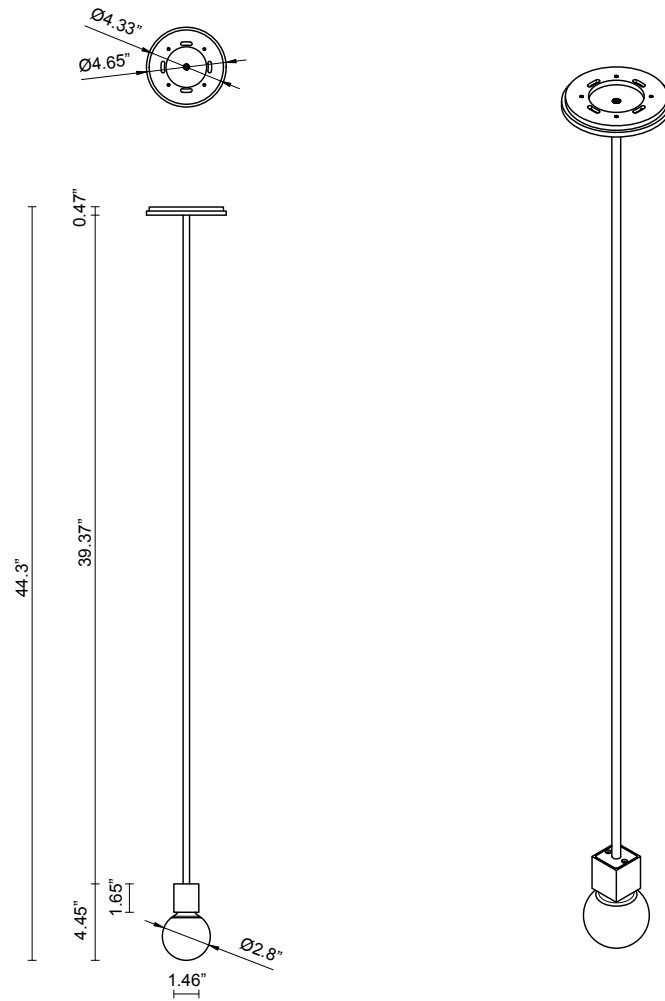

ORO COLLECTION

SINGLE PENDANT

ARTICOLOSTUDIOS.COM

23V2

ABOUT ORO

Step into a world where luxury and artistry intertwine, where light dances with golden hues, and every detail is meticulously crafted by artisan hands.

LEAD TIME

8 - 10 weeks

FITTING FINISHES

Brass

LIGHT SOURCE

2.4W LED Board 200mA
2700K warm white
200 lumens
Dimmable

INSTALLATION

Supplied with external driver and mounting plate to fit 4.0 square Jbox

ROD LENGTH

Rod lengths range between 23.6" (600mm) - 47.25" (1200mm), in increments of 3.94" (100mm)

WEIGHT

23.3 lb

CERTIFICATION STANDARD

UL

WARRANTY

3 years