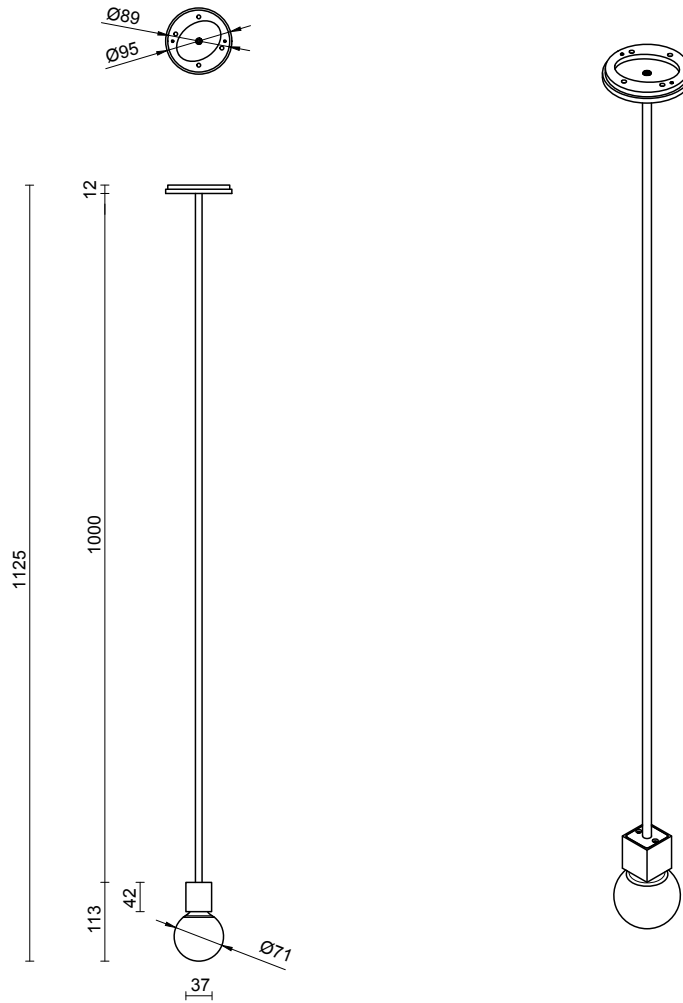

ORO COLLECTION
SINGLE PENDANT

ARTICOLOSTUDIOS.COM

244V1

ABOUT ORO

Step into a world where luxury and artistry intertwine, where light dances with golden hues, and every detail is meticulously crafted by artisan hands.

LEAD TIME

6 - 8 weeks

LIGHT SOURCE

2.4W LED Board 200mA
2700K warm white
200 lumens
Dimmable

INSTALLATION

Supplied with external driver

ROD LENGTH

Rod lengths range between 600mm -
1200mm, in increments of 100mm

WEIGHT

1.5kg

CERTIFICATION

CE/AU

WARRANTY

3 years

FITTING FINISHES

Brass
Bronze*

* As Bronze is a hand applied finish the
depth of colour will vary