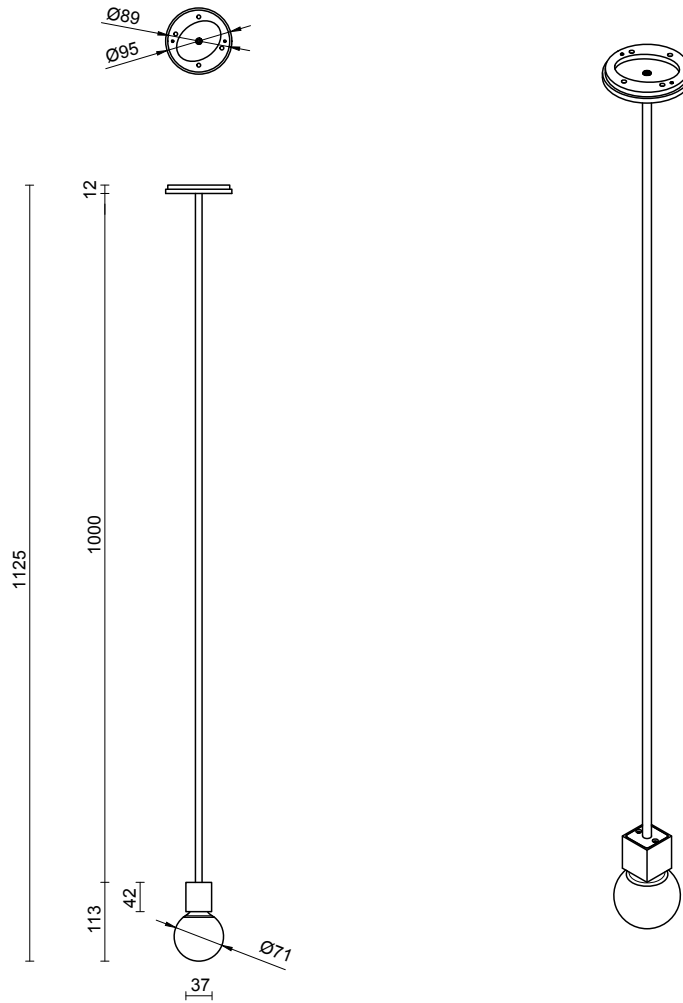

ORO COLLECTION
SINGLE PENDANT

ARTICOLOSTUDIOS.COM

23V1

ABOUT ORO

Step into a world where luxury and artistry intertwine, where light dances with golden hues, and every detail is meticulously crafted by artisan hands.

LEAD TIME

6 - 8 weeks

FITTING FINISHES

Brass

LIGHT SOURCE

2.4W LED Board 200mA
2700K warm white
200 lumens
Dimmable

INSTALLATION

Supplied with external driver

ROD LENGTH

Rod lengths range between 600mm -
1200mm, in increments of 100mm

WEIGHT

1.5kg

CERTIFICATION

CE/AU

WARRANTY

3 years