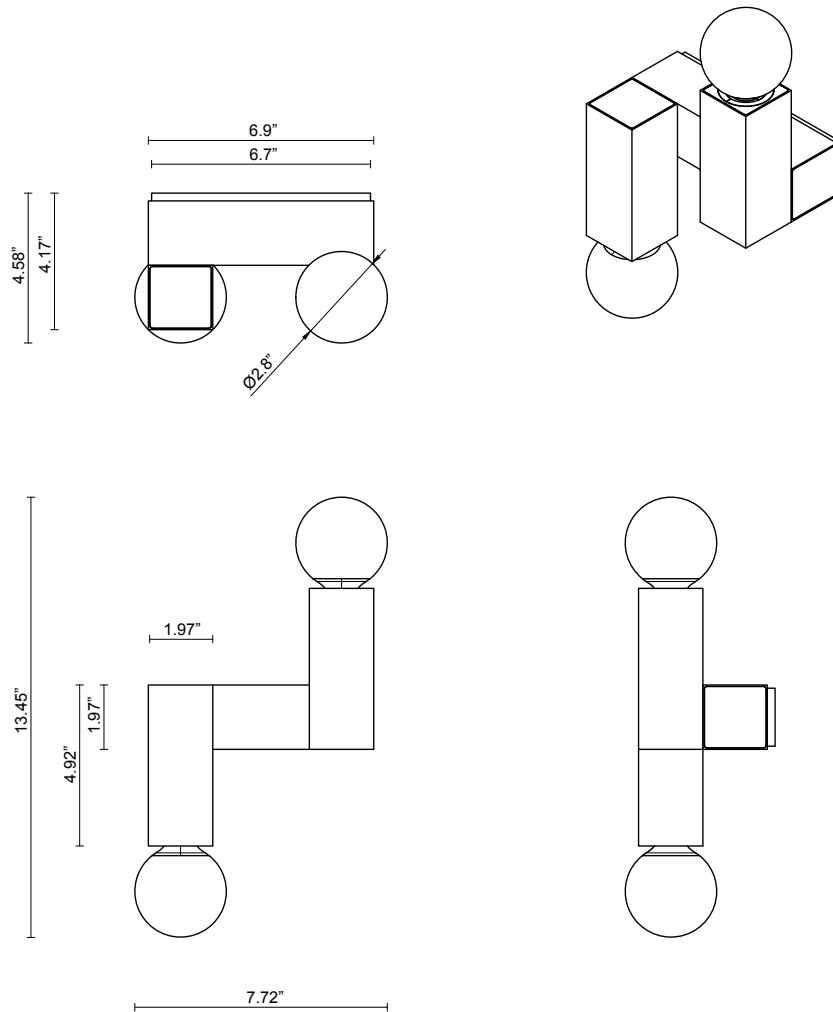

ORO COLLECTION
LINK WALL SCONCE

ARTICOLOSTUDIOS.COM

24V1

ABOUT ORO

Step into a world where luxury and artistry intertwine, where light dances with golden hues, and every detail is meticulously crafted by artisan hands.

*Mirrored configuration available

LEAD TIME

8 - 10 weeks

LIGHT SOURCE

2 x 2.4W LED Board 200mA
2700K warm white
400 total lumen output
Dimmable

INSTALLATION

Supplied with external driver and mounting plate to fit 4.0 square Jbox

WEIGHT

8.4 lb

CERTIFICATION STANDARD

UL

WARRANTY

3 years

FITTING FINISHES

Brass
Bronze*

*As Bronze is a hand applied finish, the depth of colour will vary