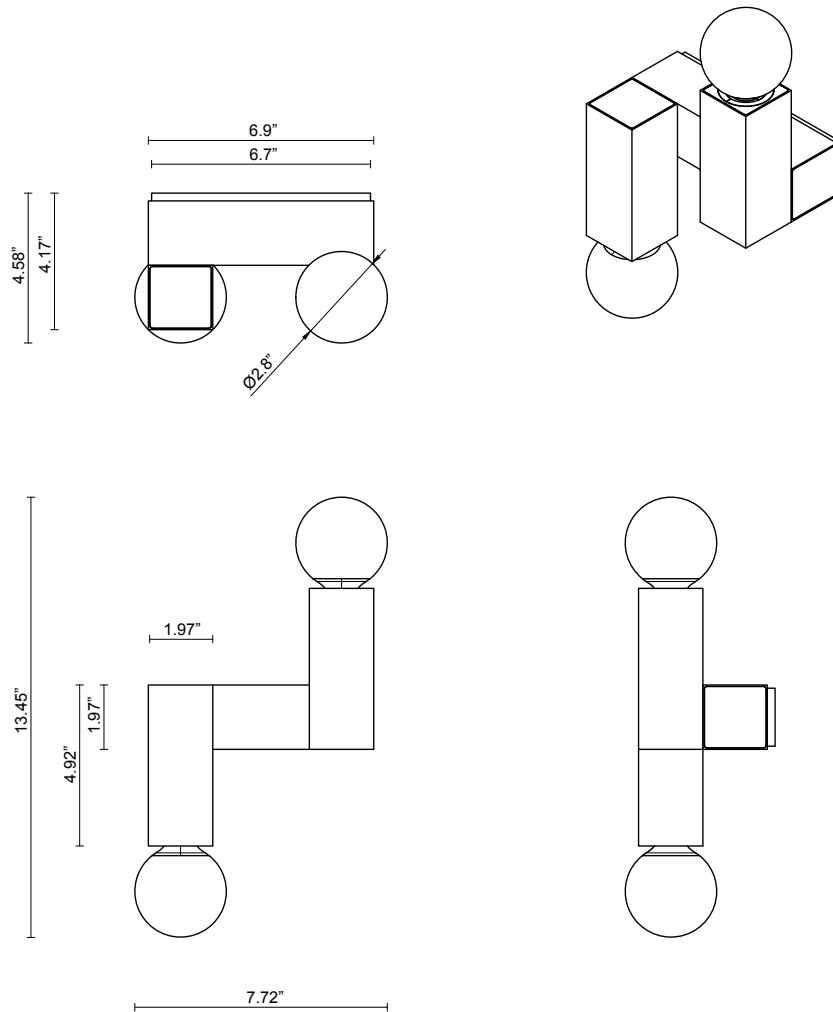

ORO COLLECTION
LINK WALL SCONCE

ARTICOLOSTUDIOS.COM

23V2

ABOUT ORO

Step into a world where luxury and artistry intertwine, where light dances with golden hues, and every detail is meticulously crafted by artisan hands.

*Mirrored configuration available

LEAD TIME

8 - 10 weeks

LIGHT SOURCE

2 x 2.4W LED Board 200mA
2700K warm white
400 total lumen output
Dimmable

INSTALLATION

Supplied with external driver and mounting plate to fit 4.0 square Jbox

WEIGHT

8.4 lb

CERTIFICATION STANDARD

UL

WARRANTY

3 years

FITTING FINISHES

Brass