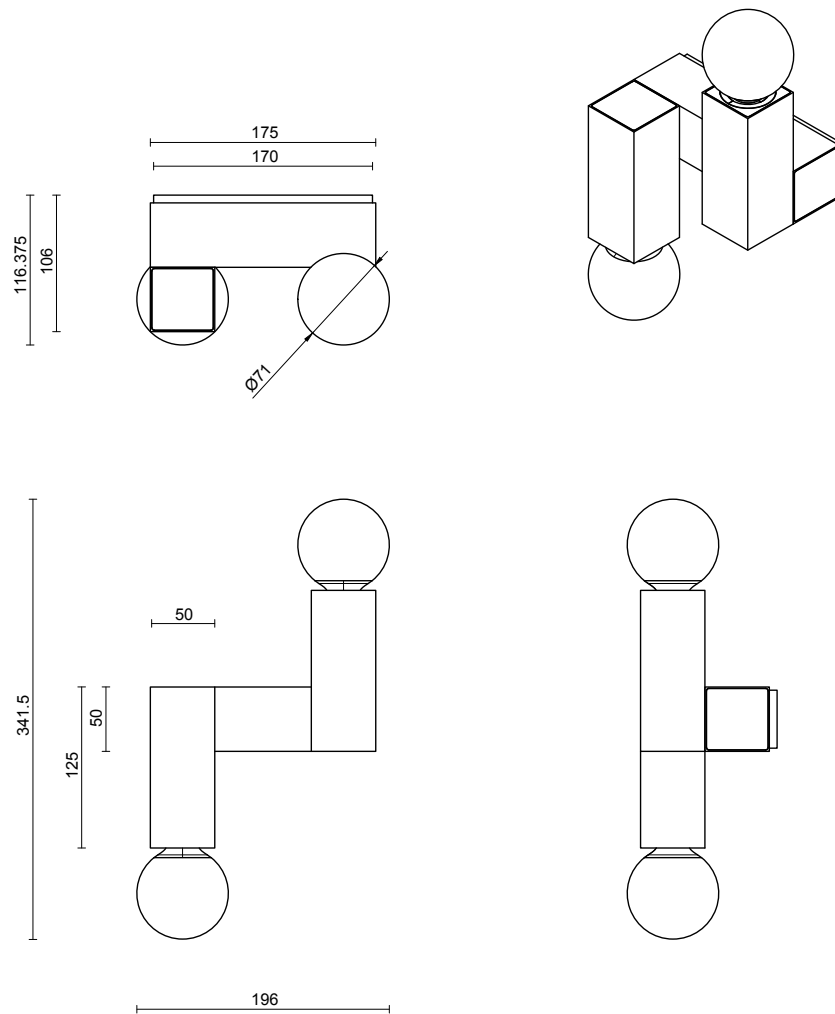

ORO COLLECTION
LINK WALL SCONCE

ARTICOLOSTUDIOS.COM

24V1

ABOUT ORO

Step into a world where luxury and artistry intertwine, where light dances with golden hues, and every detail is meticulously crafted by artisan hands.

*Mirrored configuration available

LEAD TIME

6 - 8 weeks

LIGHT SOURCE

2 x 2.4W LED Board 200mA
2700K warm white
400 total lumen output
Dimmable

INSTALLATION

Supplied with external driver

WEIGHT

4kg

CERTIFICATION

CE/AU

WARRANTY

3 years

FITTING FINISHES

Brass
Bronze*

* As Bronze is a hand applied finish the depth of colour will vary