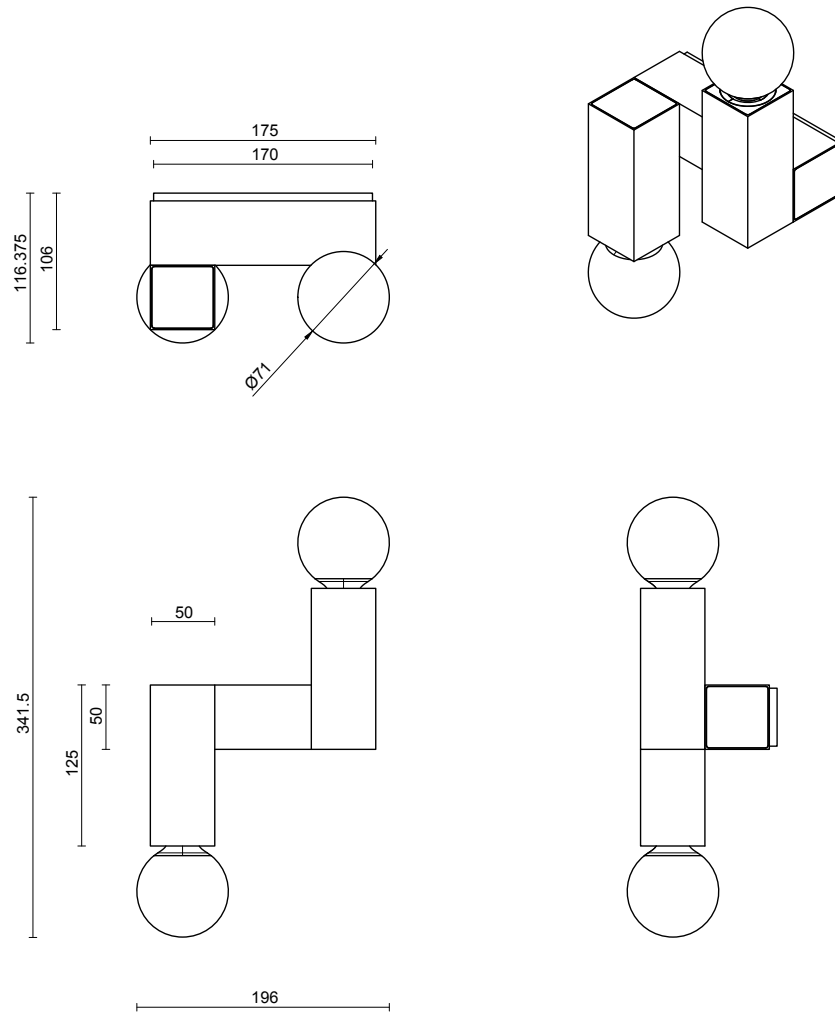

ORO COLLECTION  
LINK WALL SCONCE

LINK WALL SCONCE

23V1

**ABOUT ORO**

Step into a world where luxury and artistry intertwine, where light dances with golden hues, and every detail is meticulously crafted by artisan hands.

*\*Mirrored configuration available*

**LEAD TIME**

6 - 8 weeks

**LIGHT SOURCE**

2 x 2.4W LED Board 200mA  
2700K warm white  
400 total lumen output  
Dimmable

**INSTALLATION**

Supplied with external driver