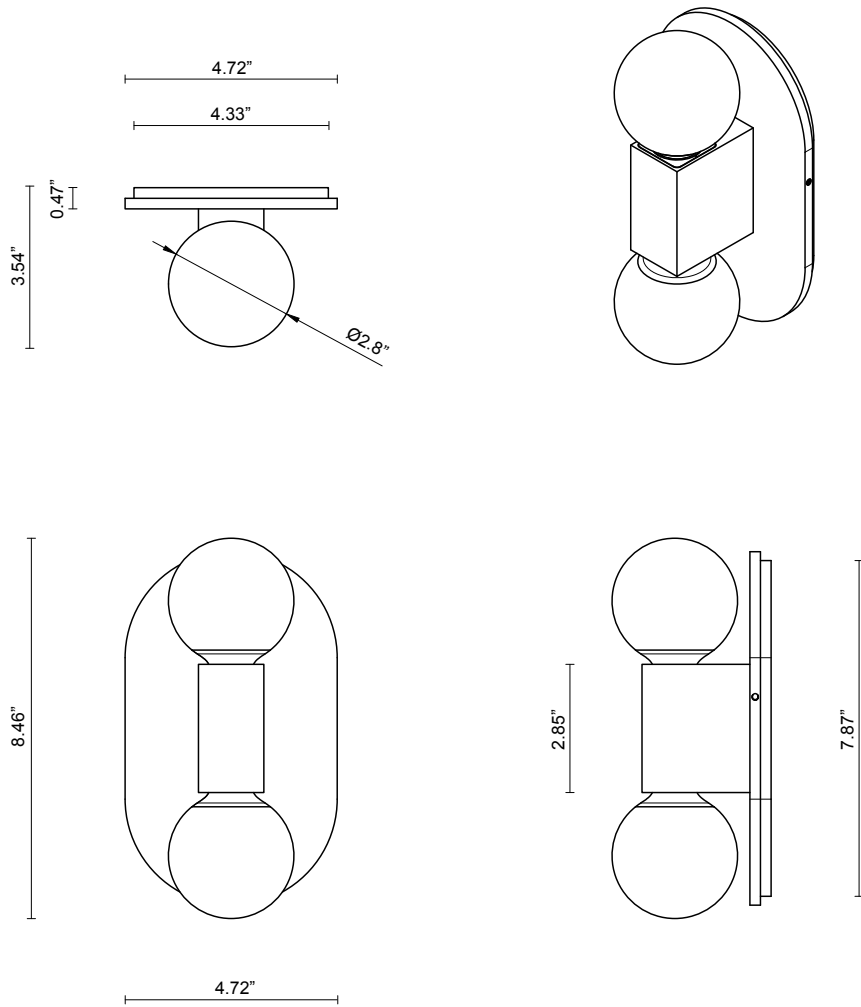

ORO COLLECTION
DOUBLE WALL SCONCE

ARTICOLOSTUDIOS.COM

24V2

ABOUT ORO

Step into a world where luxury and artistry intertwine, where light dances with golden hues, and every detail is meticulously crafted by artisan hands.

LEAD TIME

8 - 10 weeks

LIGHT SOURCE

2 x 2.4W LED Board 200mA
2700K warm white
400 total lumen output
Dimmable

INSTALLATION

Supplied with external driver and mounting plate to fit 4.0 square Jbox

WEIGHT

6.6 lb

CERTIFICATION STANDARD

UL
ADA compliant

WARRANTY

3 years

FITTING FINISHES

Brass
Bronze*

*As Bronze is a hand applied finish, the depth of colour will vary