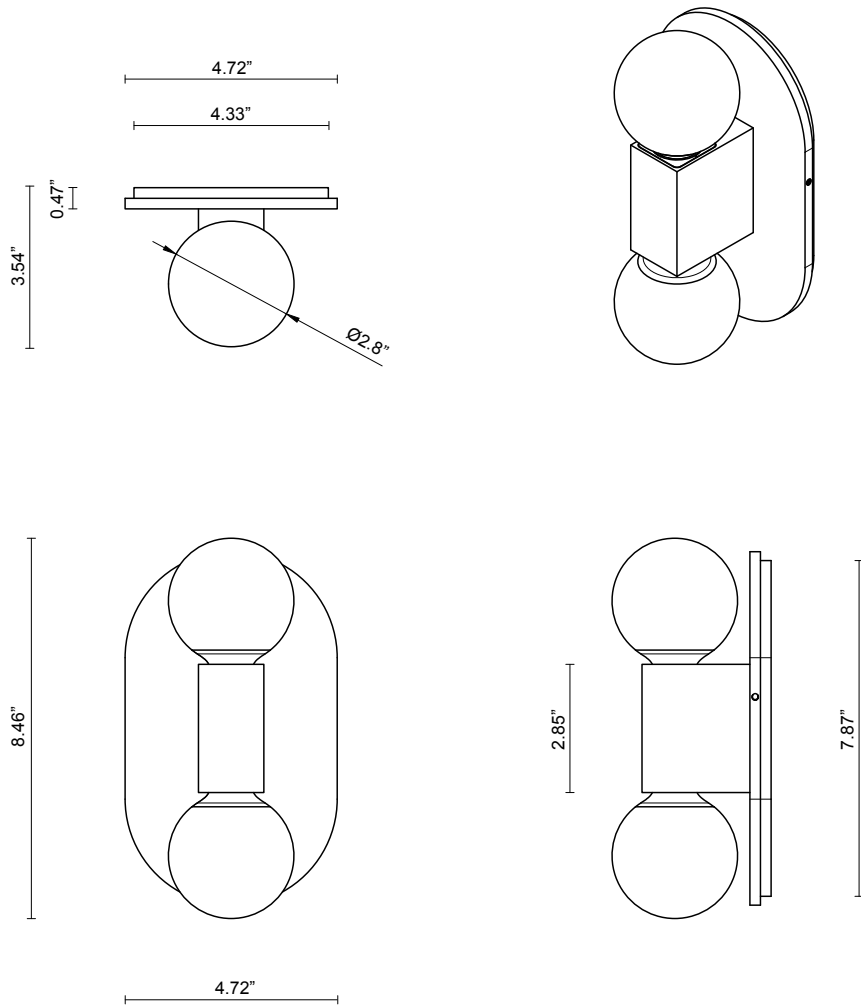

ORO COLLECTION
DOUBLE WALL SCONCE

ARTICOLOSTUDIOS.COM

24V1

ABOUT ORO

Step into a world where luxury and artistry intertwine, where light dances with golden hues, and every detail is meticulously crafted by artisan hands.

LEAD TIME

8 - 10 weeks

FITTING FINISHES

Brass

LIGHT SOURCE

2 x 2.4W LED Board 200mA
2700K warm white
400 total lumen output
Dimmable

INSTALLATION

Supplied with external driver and mounting plate to fit 4.0 square Jbox

WEIGHT

6.6 lb

CERTIFICATION STANDARD

UL
ADA compliant

WARRANTY

3 years