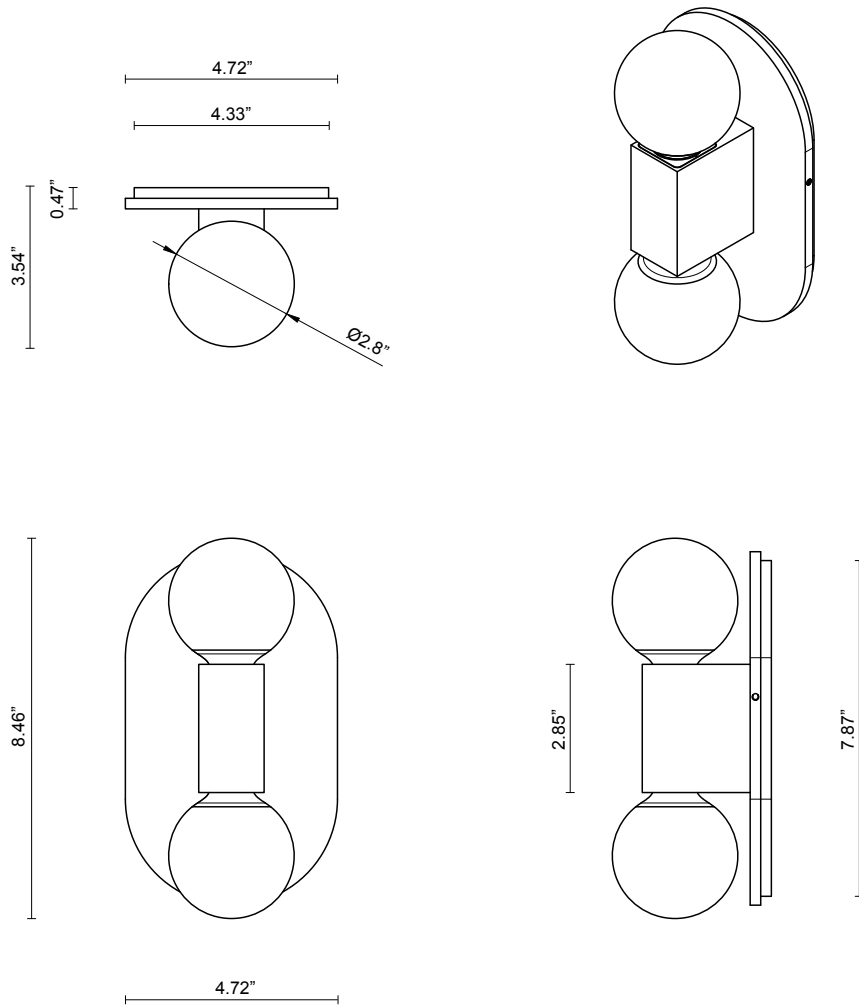

ORO COLLECTION
DOUBLE WALL SCONCE

ARTICOLOSTUDIOS.COM

23V2

ABOUT ORO

Step into a world where luxury and artistry intertwine, where light dances with golden hues, and every detail is meticulously crafted by artisan hands.

LEAD TIME

8 - 10 weeks

FITTING FINISHES

Brass

LIGHT SOURCE

2 x 2.4W LED Board 200mA
2700K warm white
400 total lumen output
Dimmable

INSTALLATION

Supplied with external driver and mounting plate to fit 4.0 square Jbox

WEIGHT

6.6 lb

CERTIFICATION STANDARD

UL

WARRANTY

3 years