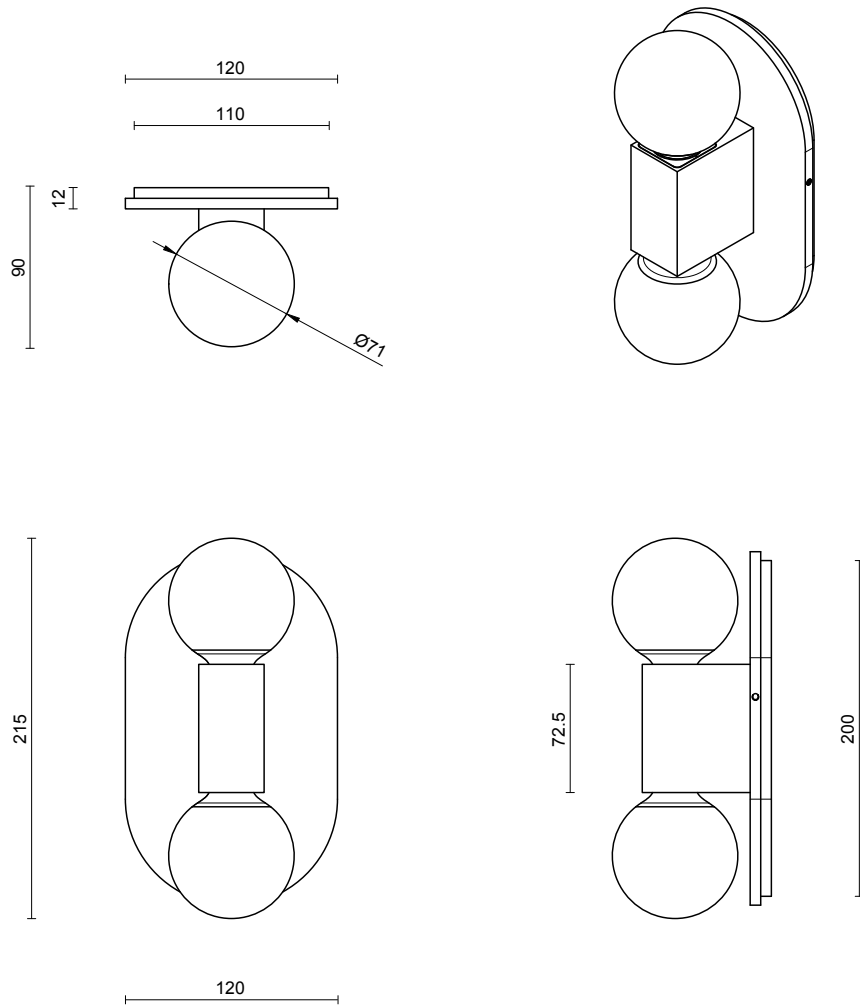

ORO COLLECTION
DOUBLE WALL SCONCE

ARTICOLOSTUDIOS.COM

24V1

ABOUT ORO

Step into a world where luxury and artistry intertwine, where light dances with golden hues, and every detail is meticulously crafted by artisan hands.

LEAD TIME

6 - 8 weeks

LIGHT SOURCE

2 x 2.4W LED Board 200mA
2700K warm white
400 total lumen output
Dimmable

INSTALLATION

Supplied with external driver

WEIGHT

3kg

CERTIFICATION

CE/AU

WARRANTY

3 years

FITTING FINISHES

Brass
Bronze*

* As Bronze is a hand applied finish the depth of colour will vary