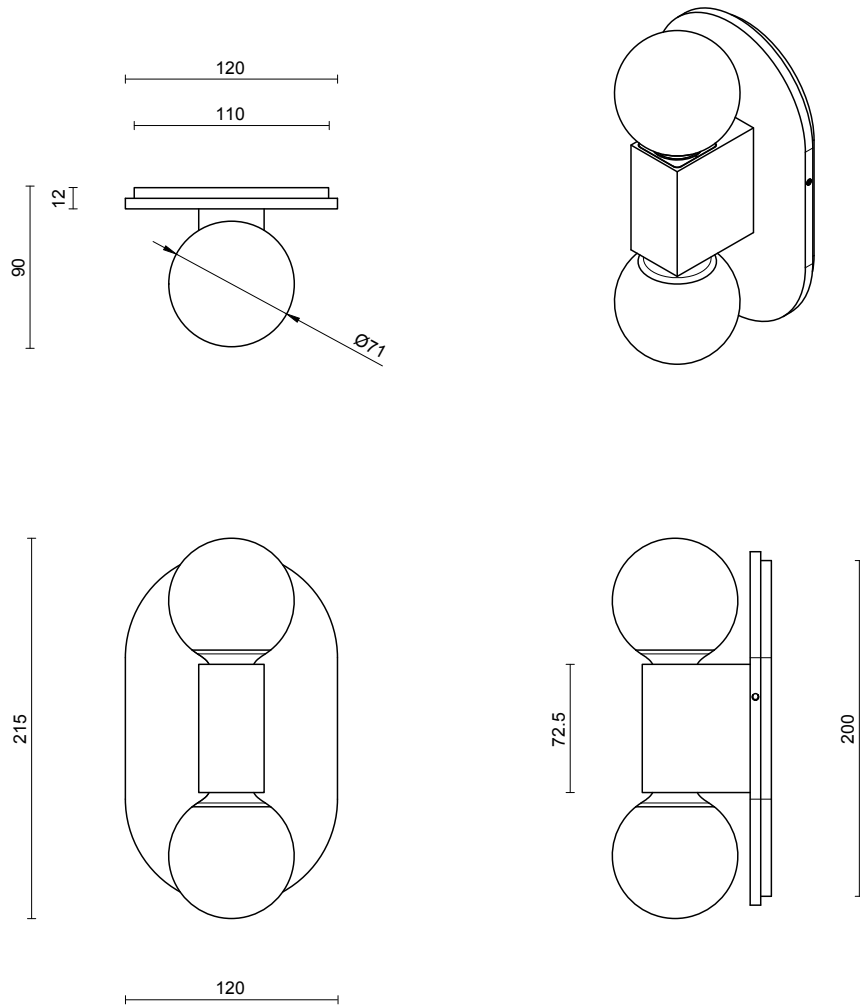

ORO COLLECTION
DOUBLE WALL SCONCE

ARTICOLOSTUDIOS.COM

23V1

ABOUT ORO

Step into a world where luxury and artistry intertwine, where light dances with golden hues, and every detail is meticulously crafted by artisan hands.

LEAD TIME

6 - 8 weeks

FITTING FINISHES

Brass

LIGHT SOURCE

2 x 2.4W LED Board 200mA
2700K warm white
400 total lumen output
Dimmable

INSTALLATION

Supplied with external driver

WEIGHT

3kg

CERTIFICATION

CE/AU

WARRANTY

3 years