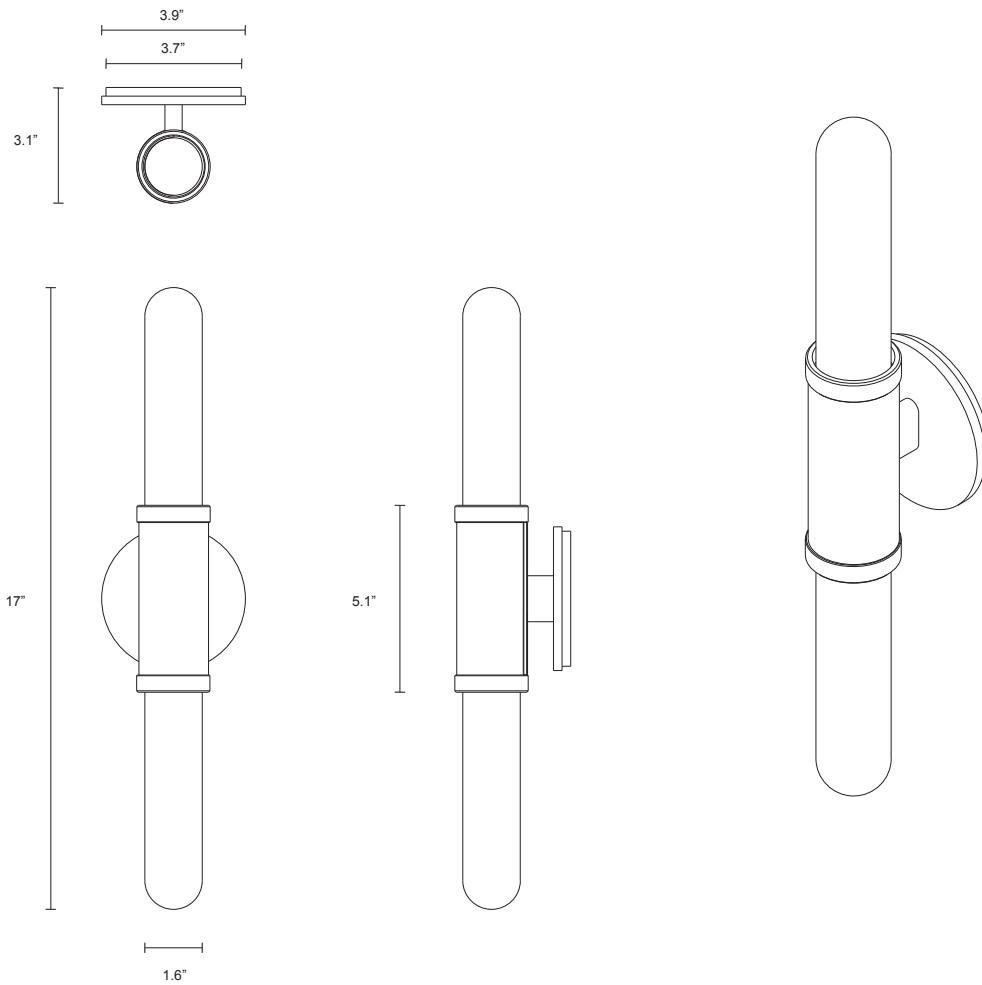

SCANDAL COLLECTION
MINI SHORT WALL SCONCE

SCANDAL COLLECTION

MINI SHORT WALL SCONCE

ARTICOLOSTUDIOS.COM

244V1

ABOUT SCANDAL

Scandal casts a slim and finely considered silhouette. Notable for its barrel-like cuff and inlay, Scandal's elongated proportions are the unification of luxurious crafts.

LEAD TIME

8 - 10 weeks

LIGHT SOURCE

2 x 3W LED Board 500mA 6Vf CC
2700K warm white
800lm total output
Dimmable
Lamps included

INSTALLATION

Supplied with external driver and mounting plate to fit 4.0 square Jbox

WEIGHT

3.3 lb

CERTIFICATION STANDARD

UL
ADA compliant

WARRANTY

3 years

FITTING FINISHES

Brass
Bronze*
Satin Nickel
Black Electroplate

ARTICOLOSTUDIOS.COM

MINI TALL WALL SCONCE

24/22

ABOUT SCANDAL

Scandal casts a slim and finely considered silhouette. Notable for its barrel-like cuff and inlay, Scandal's elongated proportions are the unification of luxurious crafts.