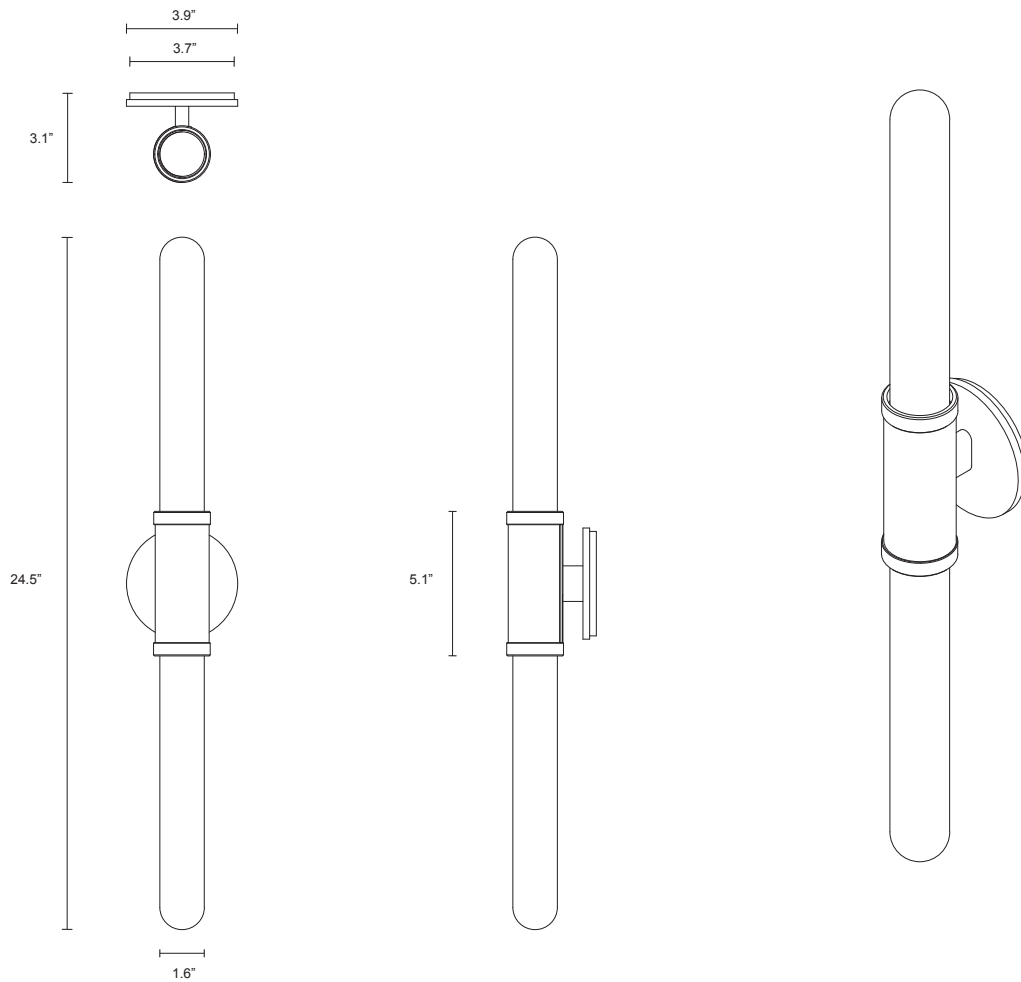

SCANDAL COLLECTION
MINI SHORT WALL SCONCE

SCANDAL COLLECTION

MINI SHORT WALL SCONCE

ARTICOLOSTUDIOS.COM

244V1

ABOUT SCANDAL

Scandal casts a slim and finely considered silhouette. Notable for its barrel-like cuff and inlay, Scandal's elongated proportions are the unification of luxurious crafts.

ARTICOLOSTUDIOS.COM

MINI TALL WALL SCONCE

24/22

ABOUT SCANDAL

Scandal casts a slim and finely considered silhouette. Notable for its barrel-like cuff and inlay, Scandal's elongated proportions are the unification of luxurious crafts.