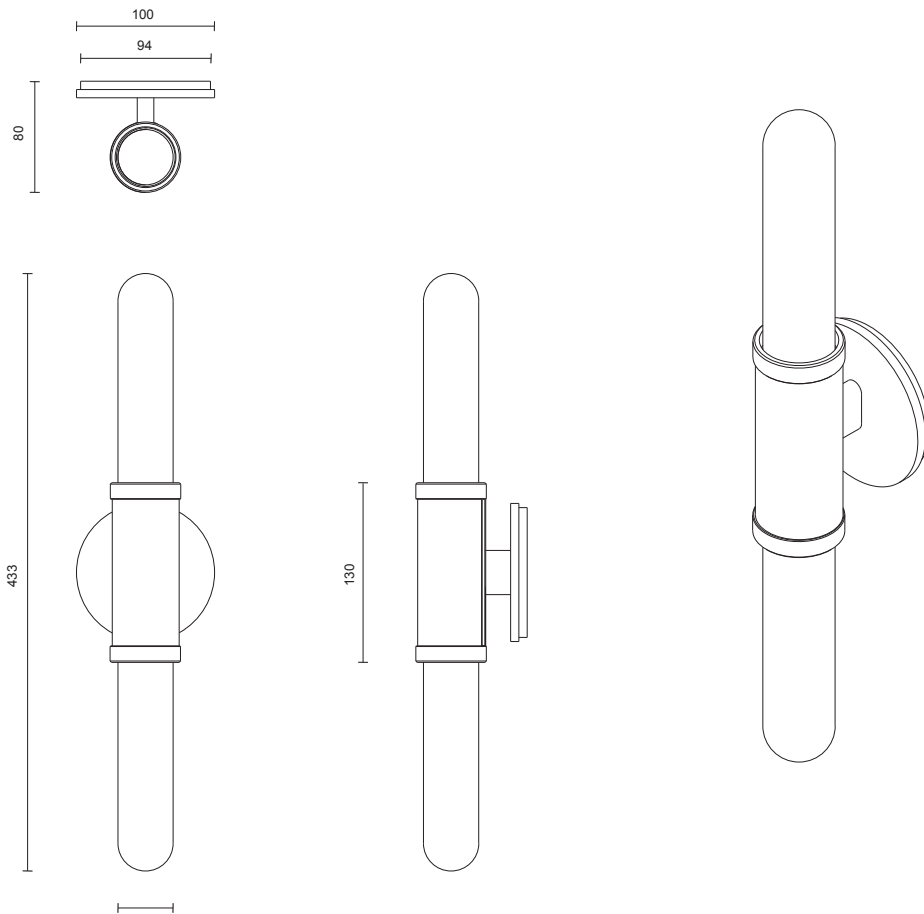

SCANDAL COLLECTION
MINI SHORT WALL SCONCE

ARTICOLOSTUDIOS.COM

24V1

ABOUT SCANDAL

Scandal casts a slim and finely considered silhouette. Notable for its barrel-like cuff and inlay, Scandal's elongated proportions are the unification of luxurious crafts.

LEAD TIME

6 - 8 weeks

LIGHT SOURCE

2 x 3W LED Board 500mA 6Vf CC
2700K warm white
800lm total output
Dimmable
Lamps included

INSTALLATION

Supplied with external driver

WEIGHT

1.5kg

CERTIFICATION

CE/AU

WARRANTY

3 years

FITTING FINISHES

Brass
Bronze*
Satin Nickel
Black Electroplate

* As Bronze is a hand applied finish the depth of colour will vary

INLAY

Brass Mesh
Silver Mesh
Rose Gold Mesh
Latte Leather

SHADE COLOURS

Snow
Clear Fluted