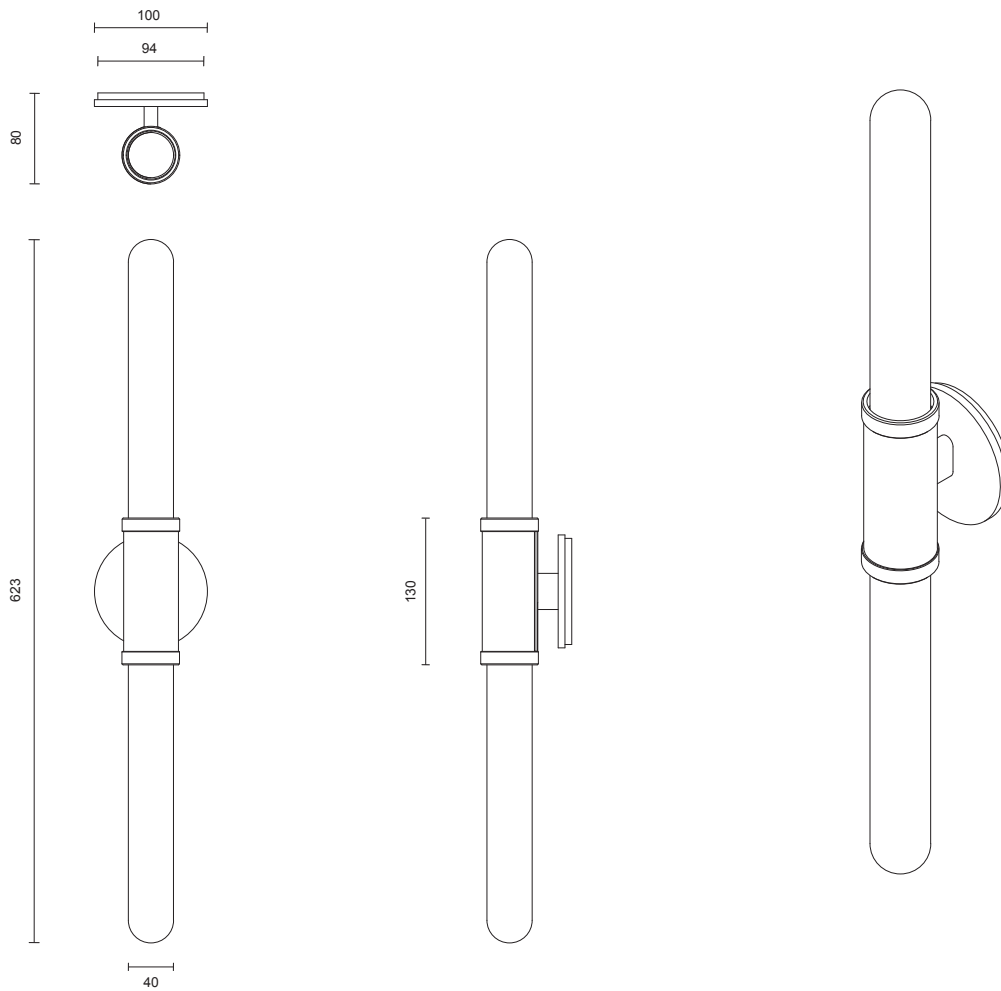

SCANDAL COLLECTION

MINI TALL WALL SCONCE

SCANDAL COLLECTION

ARTICOLOSTUDIOS.COM

MINI TALL WALL SCONCE

24V1

ABOUT SCANDAL

Scandal casts a slim and finely considered silhouette. Notable for its barrel-like cuff and inlay, Scandal's elongated proportions are the unification of luxurious crafts.

LEAD TIME

6 - 8 weeks

LIGHT SOURCE

2 x 3W LED Board 500mA 6Vf CC
2700K warm white
800lm total output
Dimmable
Lamps included

INSTALLATION

Supplied with external driver

WEIGHT

1.5kg

Scandal casts a slim and finely considered silhouette. Notable for its barrel-like cuff and inlay, Scandal's elongated proportions are the unification of luxurious crafts.

LEAD TIME

6 - 8 weeks

LIGHT SOURCE