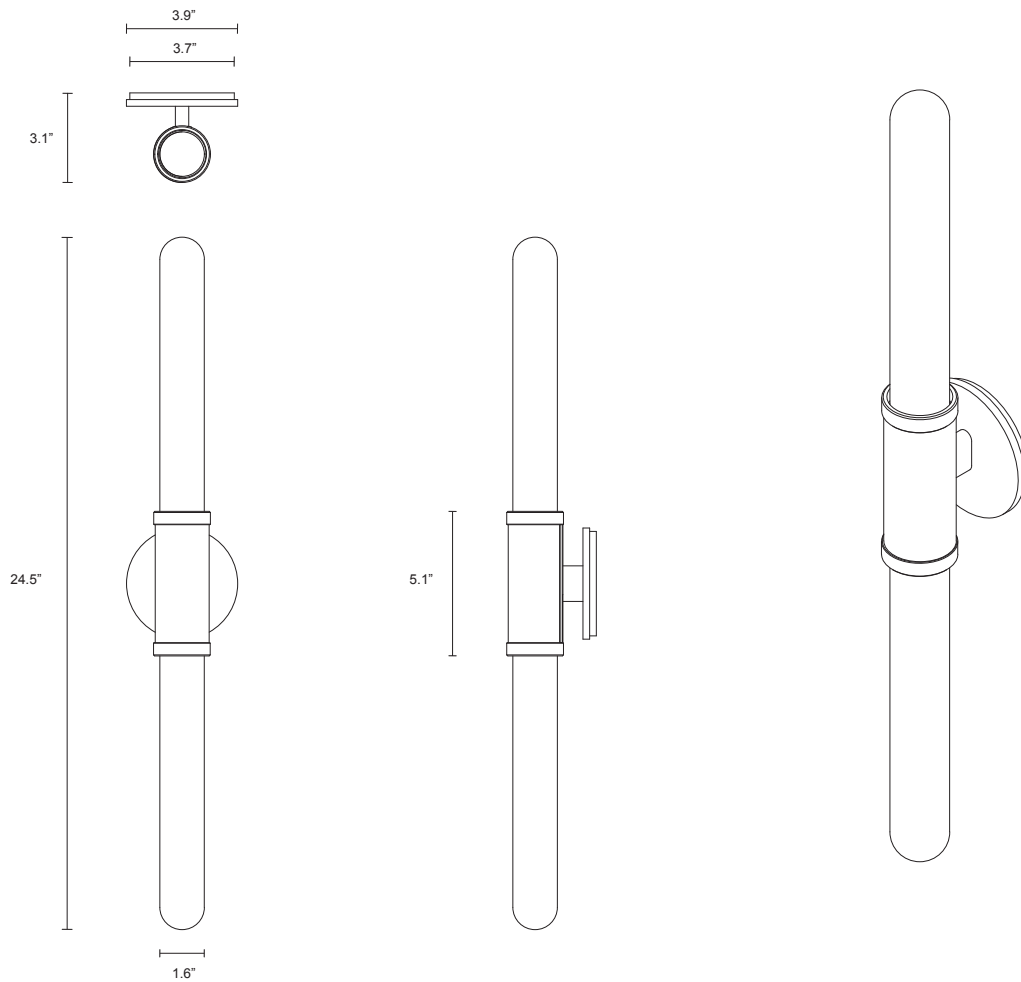

SCANDAL COLLECTION

ARTICOLOSTUDIOS.COM

MINI TALL WALL SCONCE

24/22

ABOUT SCANDAL

Scandal casts a slim and finely considered silhouette. Notable for its barrel-like cuff and inlay, Scandal's elongated proportions are the unification of luxurious crafts.

LEAD TIME

8 - 10 weeks

LIGHT SOURCE

2 x 3W LED Board 500mA 6Vf CC
2700K warm white
800lm total output
Dimmable
Lamps included

INSTALLATION

Supplied with external driver and mounting plate to fit 4.0 square Jbox

WEIGHT

3.3 lb

CERTIFICATION STANDARD

UL
ADA compliant

WARRANTY

3 years

FITTING FINISHES

Brass
Bronze*
Satin Nickel
Black Electroplate

*As Bronze is a hand applied finish, the depth of colour will vary

INLAY

Brass Mesh
Silver Mesh
Rose Gold Mesh
Latte Leather

SHADE COLOURS

Snow
Clear Fluted