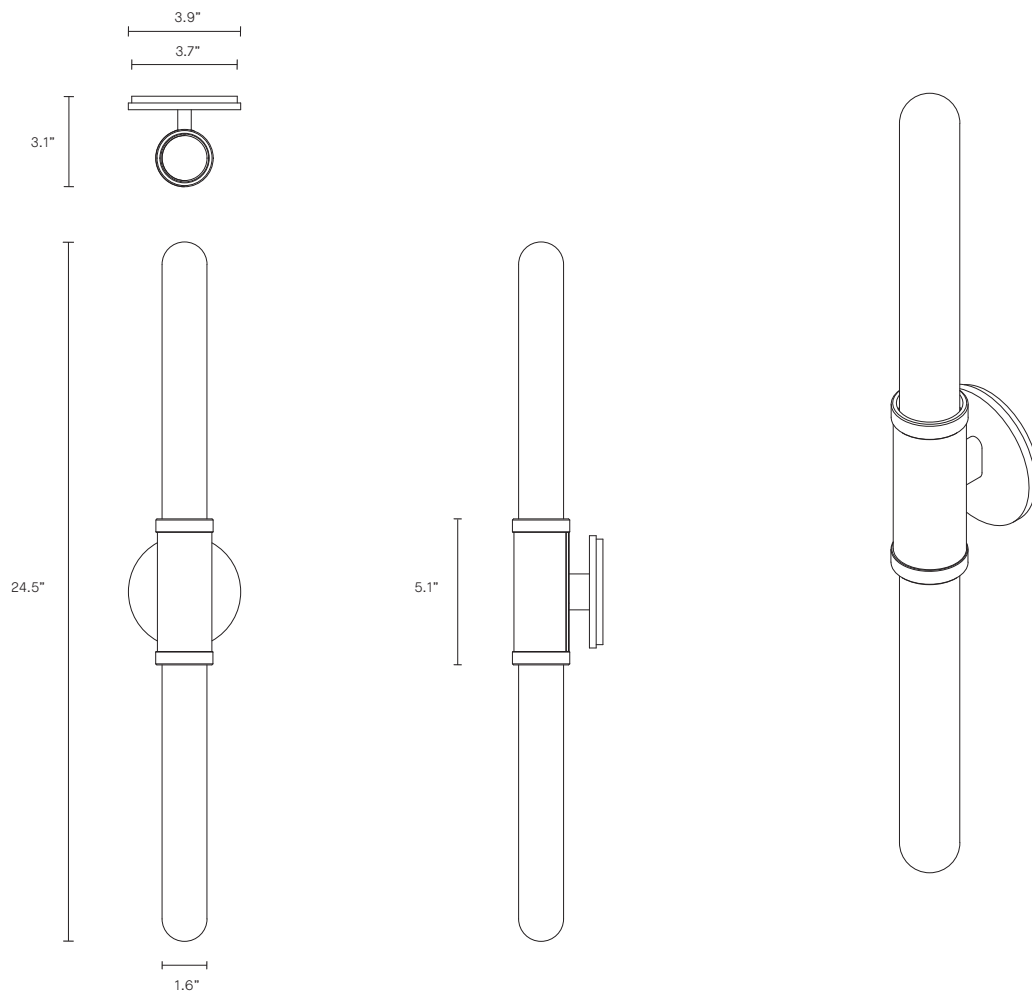

SCANDAL COLLECTION

MINI TALL WALL SCONCE

SCANDAL COLLECTION

ARTICOLOSTUDIOS.COM

MINI TALL WALL SCONCE

23V2

ABOUT SCANDAL

Scandal casts a slim and finely considered silhouette. Notable for its barrel-like cuff and inlay, Scandal's elongated proportions are the unification of luxurious crafts.

LEAD TIME

8 - 10 weeks

LIGHT SOURCE

2 x 3W LED Board 500mA 6Vf CC
2700K warm white
800lm total output
Dimmable
Lamps included

INSTALLATION

Supplied with external driver and mounting plate to fit 4.0 square Jbox

WEIGHT

3.3 lb

CERTIFICATION STANDARD

UL

WARRANTY

3 years

FITTING FINISHES

Brass
Mid Bronze
Satin Nickel
Black Electroplate

INLAY

Brass Mesh
Silver Mesh
Rose Gold Mesh
Latte Leather

SHADE COLOURS

Snow
Clear Fluted