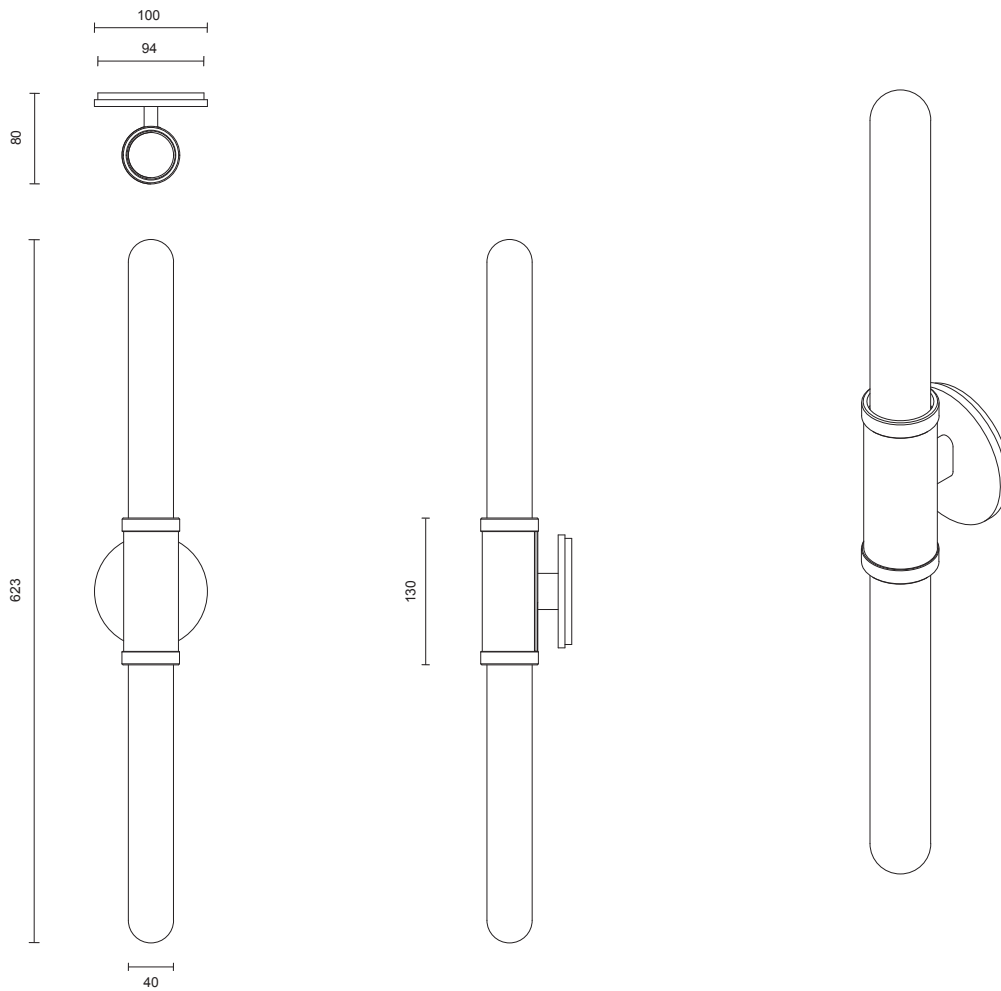

SCANDAL COLLECTION

ARTICOLOSTUDIOS.COM

MINI TALL WALL SCONCE

24V1

ABOUT SCANDAL

Scandal casts a slim and finely considered silhouette. Notable for its barrel-like cuff and inlay, Scandal's elongated proportions are the unification of luxurious crafts.

LEAD TIME

6 - 8 weeks

LIGHT SOURCE

2 x 3W LED Board 500mA 6Vf CC
2700K warm white
800lm total output
Dimmable
Lamps included

INSTALLATION

Supplied with external driver

WEIGHT

1.5kg

CERTIFICATION

CE/AU

WARRANTY

3 years

FITTING FINISHES

Brass
Bronze*
Satin Nickel
Black Electroplate

* As Bronze is a hand applied finish the depth of colour will vary

INLAY

Brass Mesh
Silver Mesh
Rose Gold Mesh
Latte Leather

SHADE COLOURS

Snow
Clear Fluted