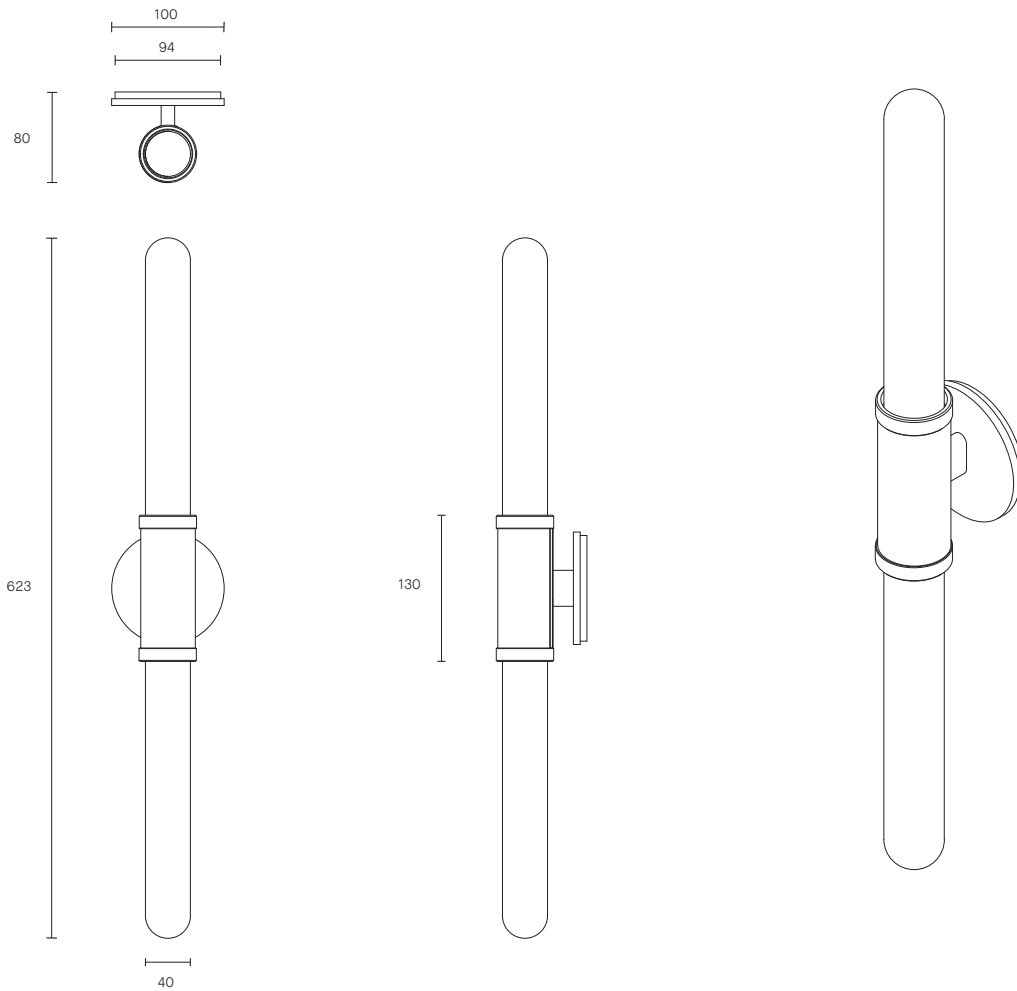

SCANDAL COLLECTION

ARTICOLOSTUDIOS.COM

MINI TALL WALL SCONCE

23V2

ABOUT SCANDAL

Scandal casts a slim and finely considered silhouette. Notable for its barrel-like cuff and inlay, Scandal's elongated proportions are the unification of luxurious crafts.

LEAD TIME

6 - 8 weeks

LIGHT SOURCE

2 x 3W LED Board 500mA 6Vf CC
2700K warm white
800lm total output
Dimmable
Lamps included

INSTALLATION

Supplied with external driver

WEIGHT

1.5kg

CERTIFICATION

CE/AU

WARRANTY

3 years

FITTING FINISHES

Brass
Mid Bronze
Satin Nickel
Black Electroplate

INLAY

Brass Mesh
Silver Mesh
Rose Gold Mesh
Latte Leather

SHADE COLOURS

Snow
Clear Fluted