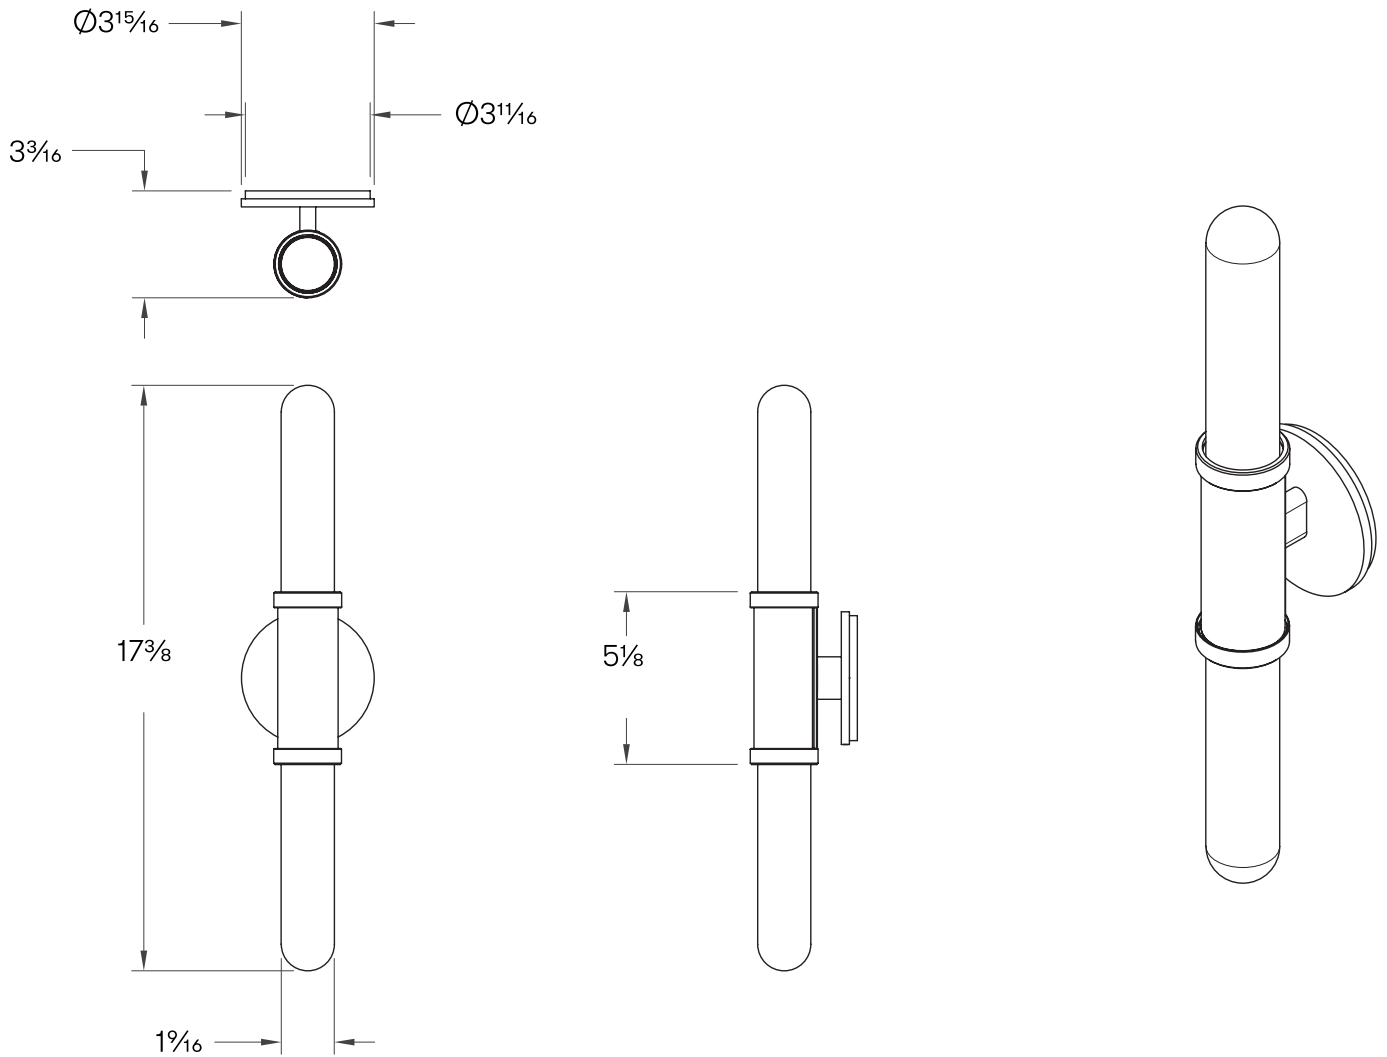

SCANDAL COLLECTION
MINI SHORT WALL SCONCE

SCANDAL COLLECTION

ARTICOLOSTUDIOS.COM

MINI SHORT WALL SCONCE

25V4

ABOUT SCANDAL

Scandal casts a slim and finely considered silhouette. Notable for its barrel-like cuff and inlay, Scandal's elongated proportions are the unification of luxurious crafts.

LEAD TIME

8 - 10 weeks

LIGHT SOURCE

2 x 3W LED Board 500mA 6Vf CC
2700K warm white
800lm total output
Dimmable
Lamps included

INSTALLATION

Supplied with external driver and mounting plate to fit 4.0 square Jbox

WEIGHT

3.3 lb

FITTING FINISHES

Brass
Satin Nickel
Black Electroplate
Bronze*

* As Bronze is a hand applied finish the depth of colour will vary

SHADE COLOURS

Snow
Clear Fluted

INLAY