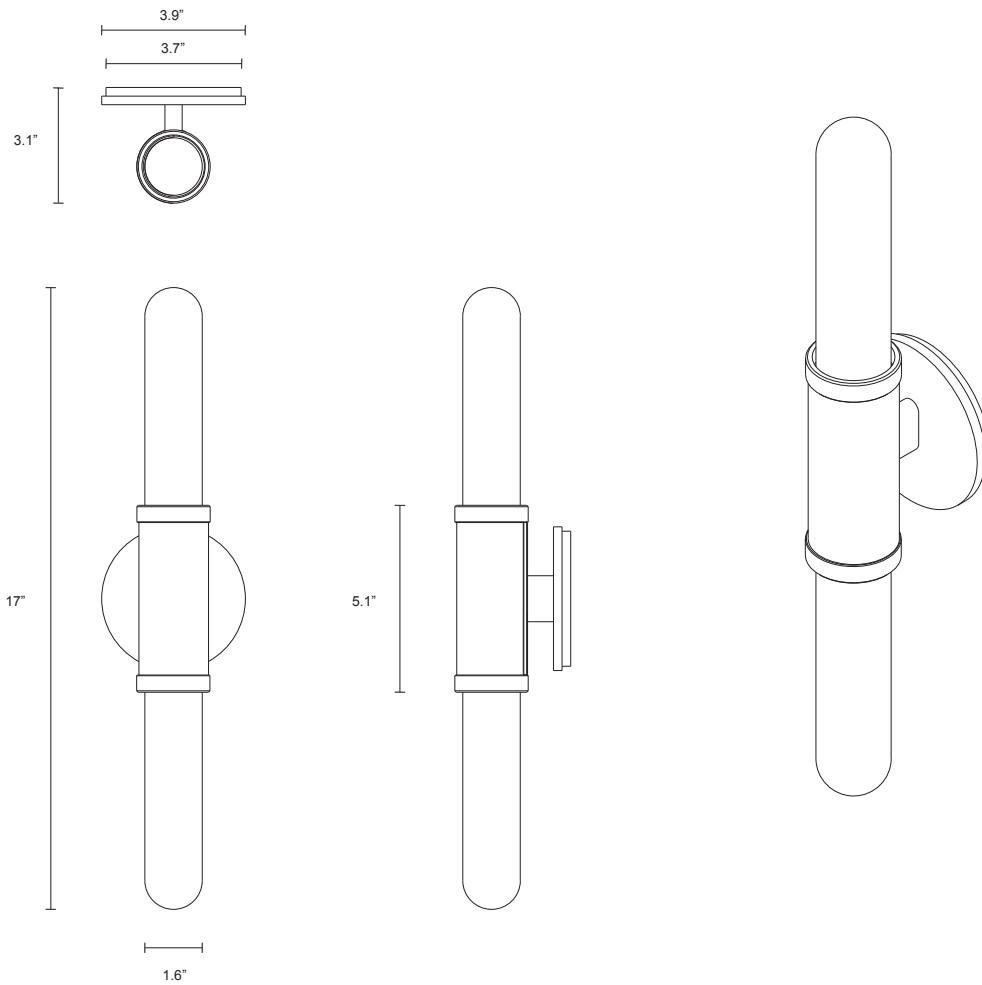

SCANDAL COLLECTION

MINI SHORT WALL SCONCE

ARTICOLOSTUDIOS.COM

244V1

ABOUT SCANDAL

Scandal casts a slim and finely considered silhouette. Notable for its barrel-like cuff and inlay, Scandal's elongated proportions are the unification of luxurious crafts.

LEAD TIME

8 - 10 weeks

LIGHT SOURCE

2 x 3W LED Board 500mA 6Vf CC
2700K warm white
800lm total output
Dimmable
Lamps included

INSTALLATION

Supplied with external driver and mounting plate to fit 4.0 square Jbox

WEIGHT

3.3 lb

CERTIFICATION STANDARD

UL
ADA compliant

WARRANTY

3 years

FITTING FINISHES

Brass
Bronze*
Satin Nickel
Black Electroplate

*As Bronze is a hand applied finish, the depth of colour will vary

INLAY

Brass Mesh
Silver Mesh
Rose Gold Mesh
Latte Leather

SHADE COLOURS

Snow
Clear Fluted