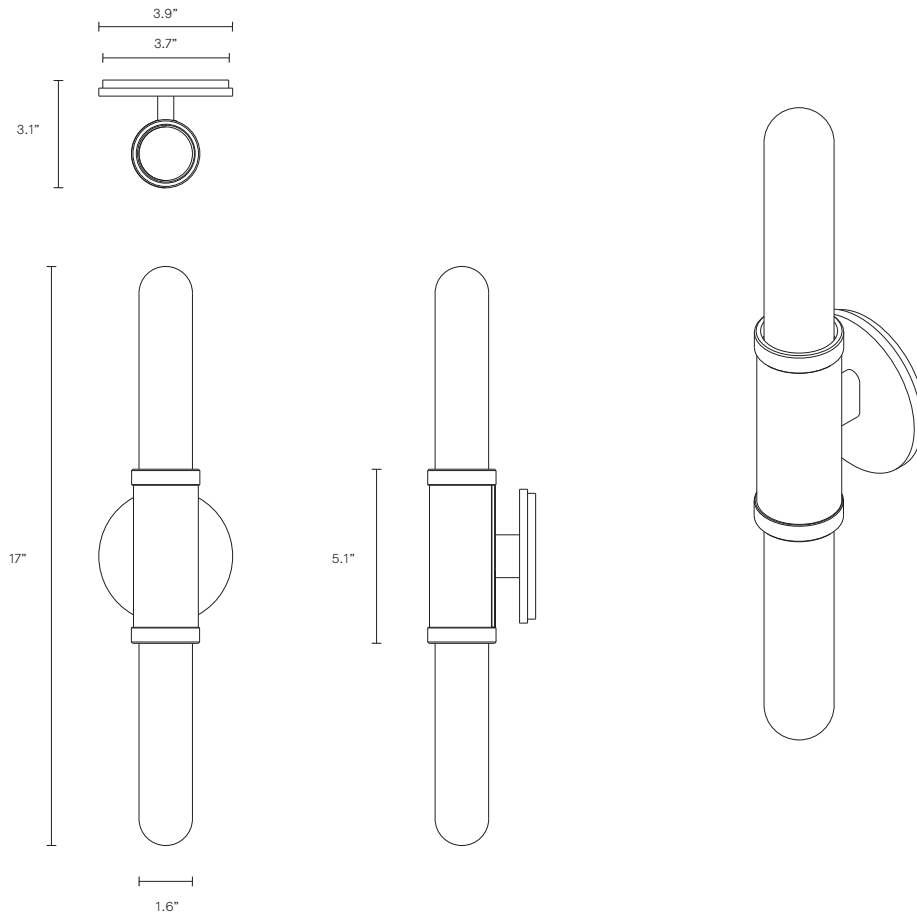

SCANDAL COLLECTION
MINI SHORT WALL SCONCE

SCANDAL COLLECTION
MINI SHORT WALL SCONCE

ARTICOLOSTUDIOS.COM

23V2

ABOUT SCANDAL

Scandal casts a slim and finely considered silhouette. Notable for its barrel-like cuff and inlay, Scandal's elongated proportions are the unification of luxurious crafts.

LEAD TIME

8 - 10 weeks

LIGHT SOURCE

2 x 3W LED Board 500mA 6Vf CC
2700K warm white
800lm total output
Dimmable
Lamps included

INSTALLATION

Supplied with external driver and mounting plate to fit 4.0 square Jbox

WEIGHT

3.3 lb

CERTIFICATION STANDARD

UL

WARRANTY

3 years

FITTING FINISHES

Brass
Mid Bronze
Satin Nickel
Black Electroplate