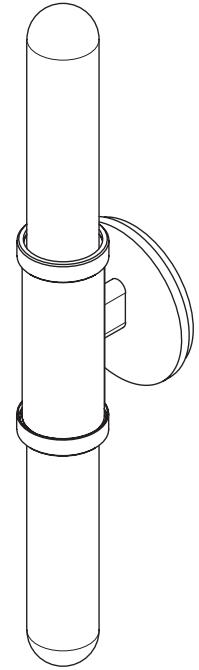

SCANDAL COLLECTION  
MINI SHORT WALL SCONCE

## MINI SHORT WALL SCONCE

25 V4

### ABOUT SCANDAL

Scandal casts a slim and finely considered silhouette. Notable for its barrel-like cuff and inlay, Scandal's elongated proportions are the unification of luxurious crafts.