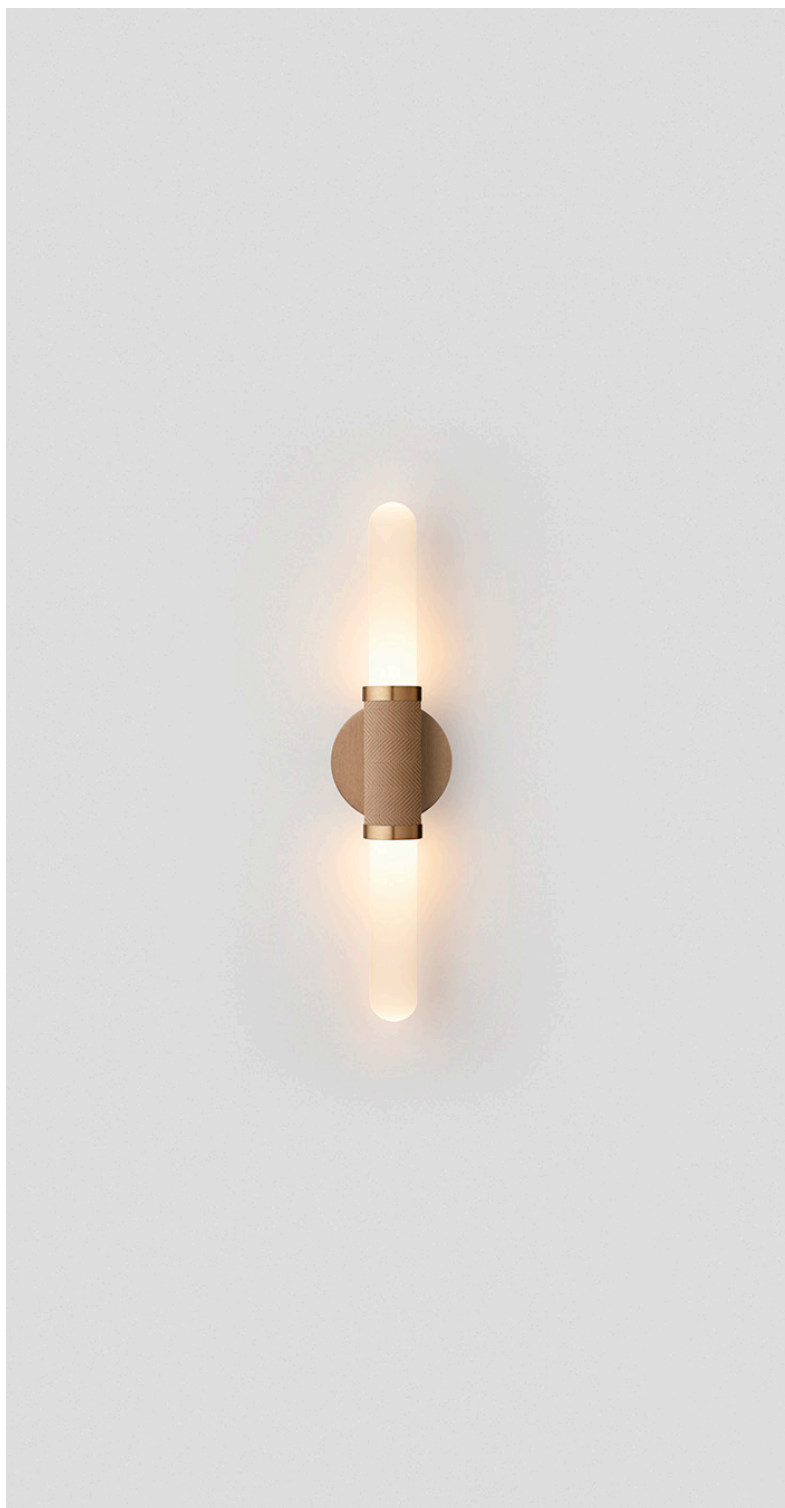

SCANDAL COLLECTION  
MINI SHORT WALL SCONCE

## MINI SHORT WALL SCONCE

25 V4

### ABOUT SCANDAL

Scandal casts a slim and finely considered silhouette. Notable for its barrel-like cuff and inlay, Scandal's elongated proportions are the unification of luxurious crafts.

### SHADE COLOURS

Snow  
Clear Fluted