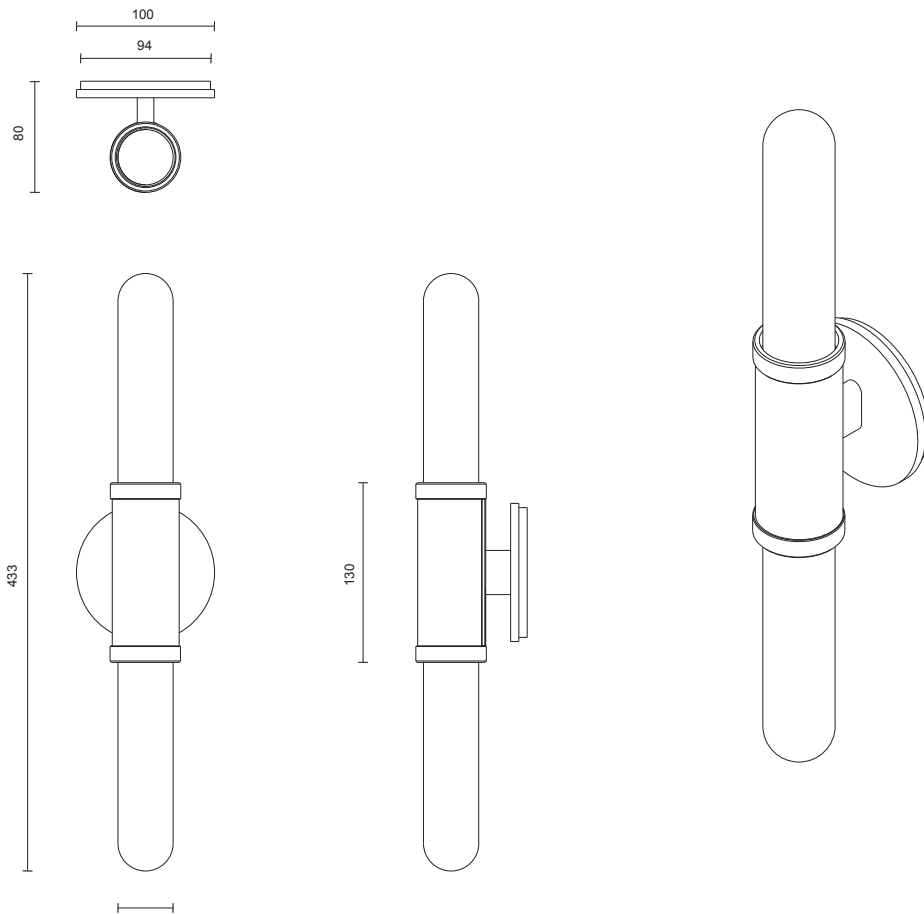

SCANDAL COLLECTION

MINI SHORT WALL SCONCE

ARTICOLOSTUDIOS.COM

24V1

ABOUT SCANDAL

Scandal casts a slim and finely considered silhouette. Notable for its barrel-like cuff and inlay, Scandal's elongated proportions are the unification of luxurious crafts.

LEAD TIME

6 - 8 weeks

LIGHT SOURCE

2 x 3W LED Board 500mA 6Vf CC
2700K warm white
800lm total output
Dimmable
Lamps included

INSTALLATION

Supplied with external driver

WEIGHT

1.5kg

CERTIFICATION

CE/AU

WARRANTY

3 years

FITTING FINISHES

Brass
Bronze*
Satin Nickel
Black Electroplate

* As Bronze is a hand applied finish the depth of colour will vary

INLAY

Brass Mesh
Silver Mesh
Rose Gold Mesh
Latte Leather

SHADE COLOURS

Snow
Clear Fluted