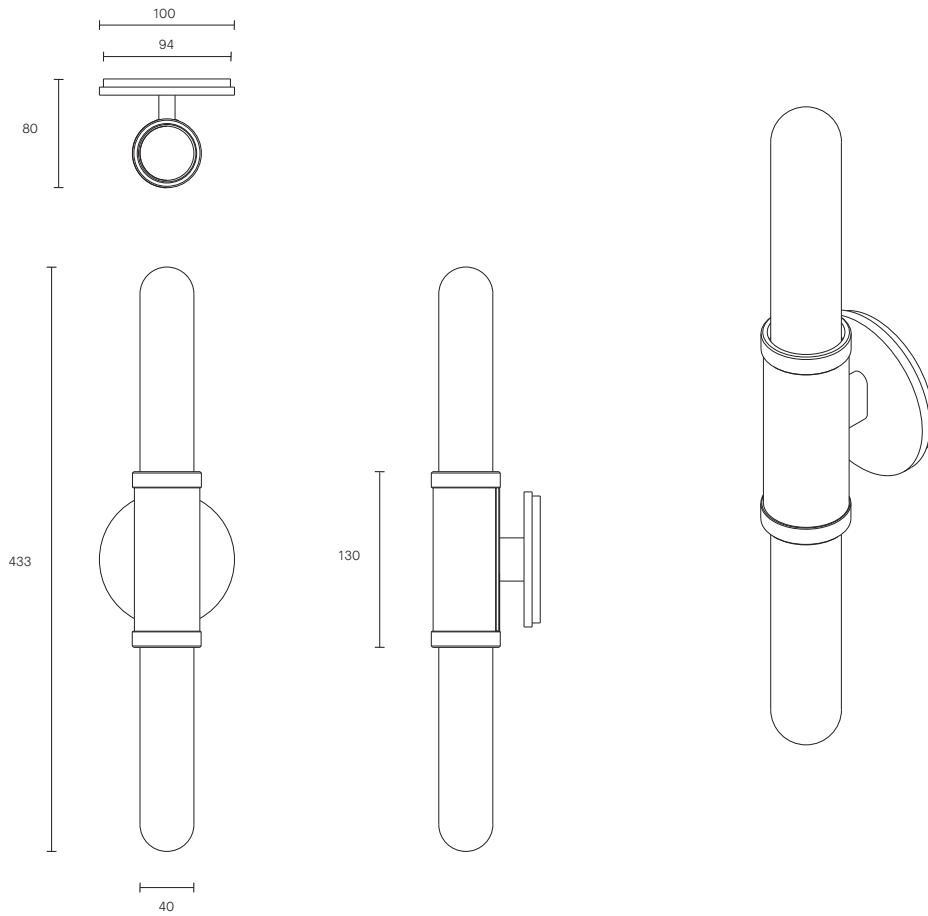

SCANDAL COLLECTION
MINI SHORT WALL SCONCE

SCANDAL COLLECTION

ARTICOLOSTUDIOS.COM

MINI SHORT WALL SCONCE

23V2

ABOUT SCANDAL

Scandal casts a slim and finely considered silhouette. Notable for its barrel-like cuff and inlay, Scandal's elongated proportions are the unification of luxurious crafts.

LEAD TIME

6 - 8 weeks

LIGHT SOURCE

2 x 3W LED Board 500mA 6Vf CC
2700K warm white
800lm total output
Dimmable
Lamps included

INSTALLATION

Supplied with external driver

WEIGHT

1.5kg

CERTIFICATION

CE/AU

WARRANTY

3 years

FITTING FINISHES

Brass
Mid Bronze
Satin Nickel
Black Electroplate

INLAY

Brass Mesh
Silver Mesh
Rose Gold Mesh
Latte Leather

SHADE COLOURS

Snow
Clear Fluted