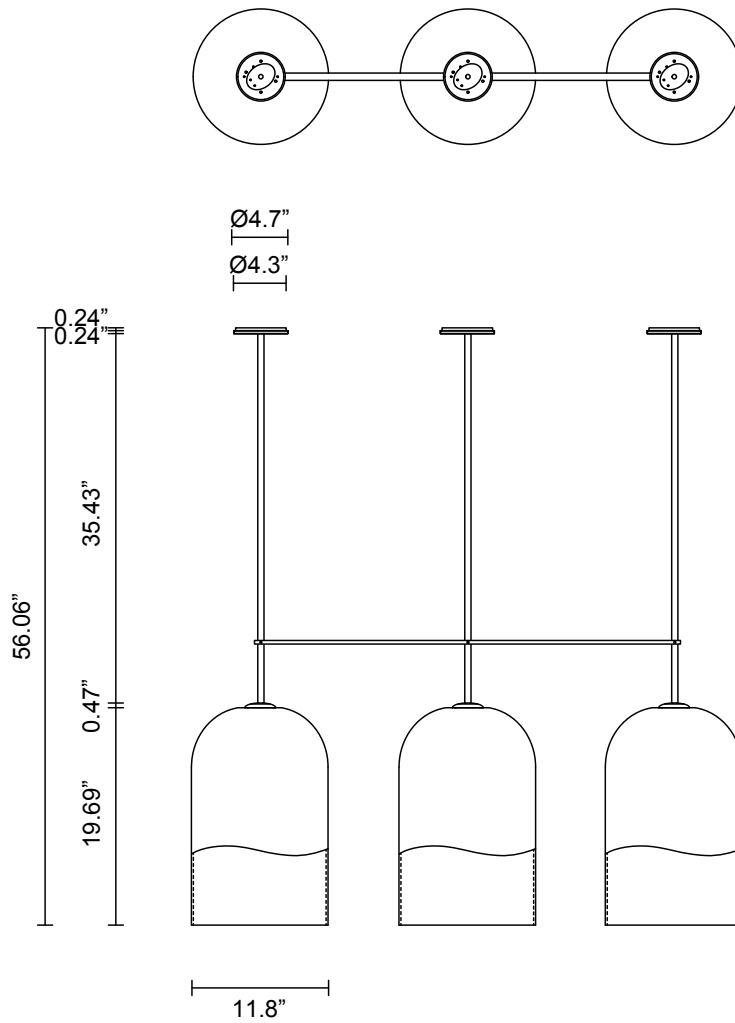

MONI COLLECTION
EXTRA LARGE TRIPLE PENDANT

MONI COLLECTION
EXTRA LARGE TRIPLE PENDANT

ARTICOLOSTUDIOS.COM

23V3

ABOUT MONI

Moni is defined by its fluid form created using a handcrafted artisanal technique refined over generations..

LEAD TIME

8 - 10 weeks

LIGHT SOURCE

3 x 120V E26 9W LED
2700k warm white
2400 total lumen output
Dimmable
Lamps included

INSTALLATION

Supplied with mounting plate to fit
4.0 square Jbox

ROD LENGTH

Rod lengths range between 15.75"
(400mm) - 63" (1600mm), in
increments of 3.94" (100mm).

CUSTOMISATION

Variations to spacing bar can be
specified at time of order placement.

WEIGHT

56 lb

FITTING FINISHES

Brass
Mid Bronze
Satin Nickel
Black Electroplate
White Powder Coat
Black Powder Coat

SHADE COLOURS