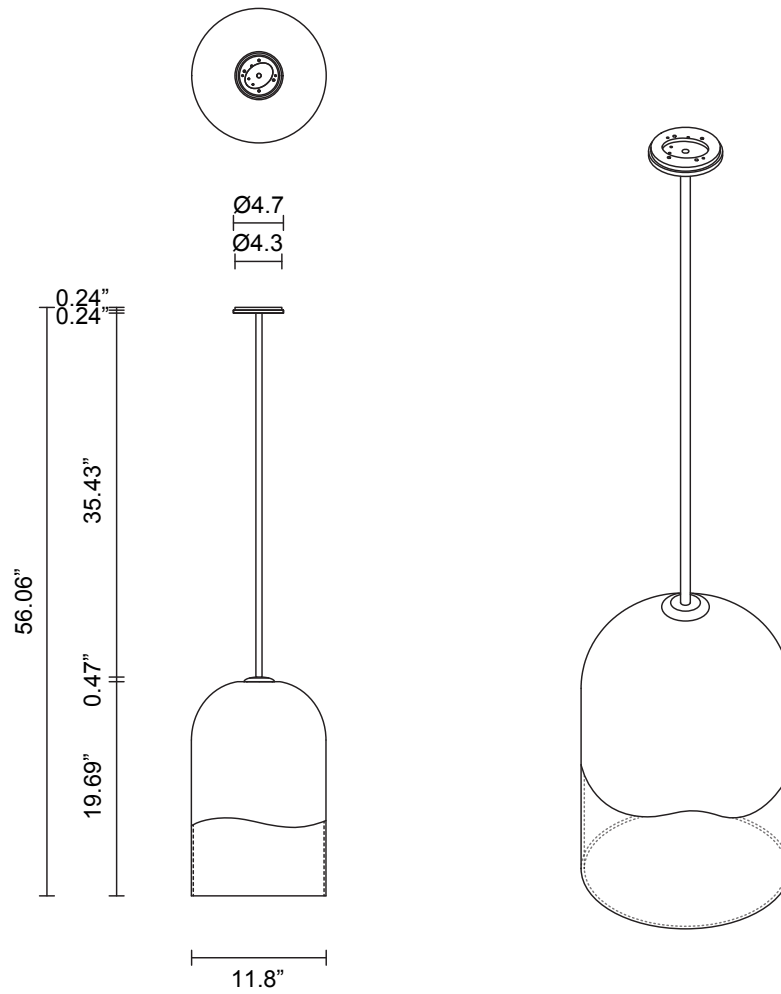

MONI COLLECTION
EXTRA LARGE PENDANT

MONI COLLECTION
EXTRA LARGE PENDANT

ARTICOLOSTUDIOS.COM

24V1

ABOUT MONI

Moni is defined by its fluid form created using a handcrafted artisanal technique refined over generations.

LEAD TIME

8 - 10 weeks

LIGHT SOURCE

120V E26 9W LED
2700k warm white
800 lumens
Dimmable
Lamp included

INSTALLATION

Supplied with mounting plate to fit
4.0 square Jbox

ROD LENGTH

Rod lengths range between 15.75"
(400mm) - 63" (1600mm), in
increments of 3.94" (100mm).

WEIGHT

17.6 lb

FITTING FINISHES

Brass
Bronze*
Satin Nickel
Black Electroplate
White Powder Coat
Black Powder Coat

*As Bronze is a hand applied finish,
the depth of colour will vary

SHADE COLOURS

Clear and White