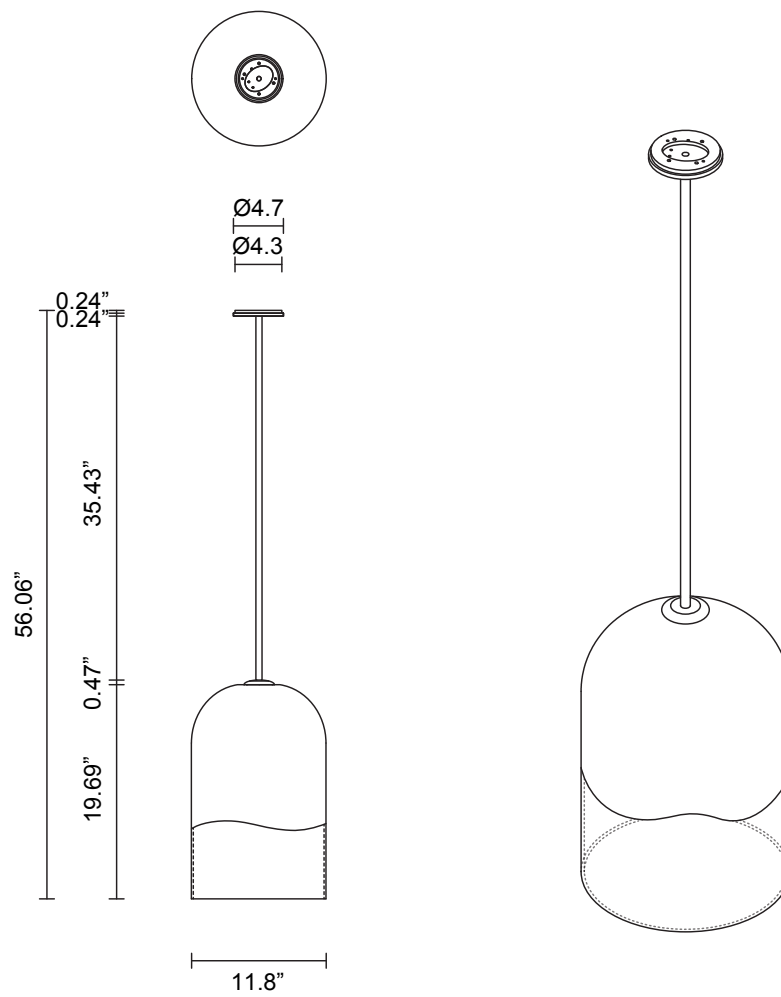

MONI COLLECTION
EXTRA LARGE PENDANT

MONI COLLECTION
EXTRA LARGE PENDANT

ARTICOLOSTUDIOS.COM

23V3

ABOUT MONI

Moni is defined by its fluid form created using a handcrafted artisanal technique refined over generations.

LEAD TIME

8 - 10 weeks

LIGHT SOURCE

120V E26 9W LED
2700k warm white
800 lumens
Dimmable
Lamp included

INSTALLATION

Supplied with mounting plate to fit
4.0 square Jbox

ROD LENGTH

Rod lengths range between 15.75"
(400mm) - 63" (1600mm), in
increments of 3.94" (100mm).

WEIGHT

17.6 lb

FITTING FINISHES

Brass
Mid Bronze
Satin Nickel
Black Electroplate
White Powder Coat
Black Powder Coat

SHADE COLOURS

Clear and White

CERTIFICATION STANDARD

UL