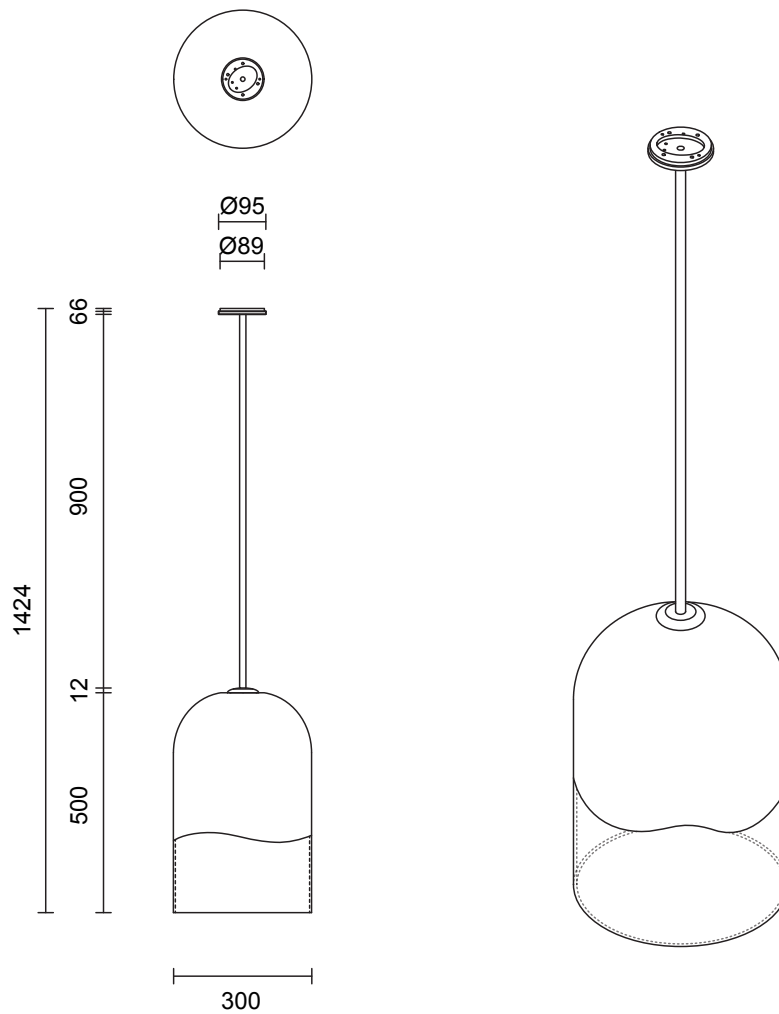

MONI COLLECTION
EXTRA LARGE PENDANT

MONI COLLECTION
EXTRA LARGE PENDANT

ARTICOLOSTUDIOS.COM

24V1

ABOUT MONI

Moni is defined by its fluid form created using a handcrafted artisanal technique refined over generations.

LEAD TIME

6 - 8 weeks

LIGHT SOURCE

240V E27 95mm 8W LED
2700k warm white
700 lumens
Dimmable
Lamp included

ROD LENGTH

Rod lengths range between
400mm - 1600mm, in increments
of 100mm.

WEIGHT

9kg