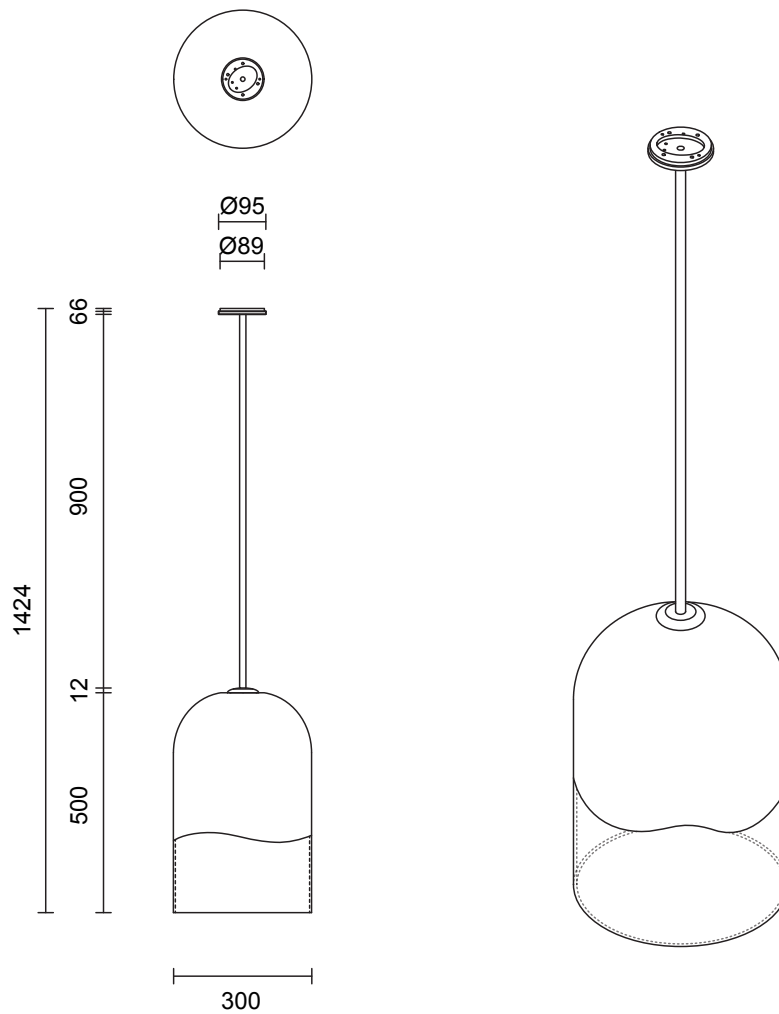

MONI COLLECTION
EXTRA LARGE PENDANT

MONI COLLECTION
EXTRA LARGE PENDANT

ARTICOLOSTUDIOS.COM

23V2

ABOUT MONI

Moni is defined by its fluid form created using a handcrafted artisanal technique refined over generations.

LEAD TIME

6 - 8 weeks

LIGHT SOURCE

240V E27 95mm 8W LED

2700k warm white

700 lumens

Dimmable

Lamp included

ROD LENGTH

Rod lengths range between 400mm - 1600mm, in increments of 100mm.

WEIGHT

9kg

CERTIFICATION

CE/AU

WARRANTY

3 years