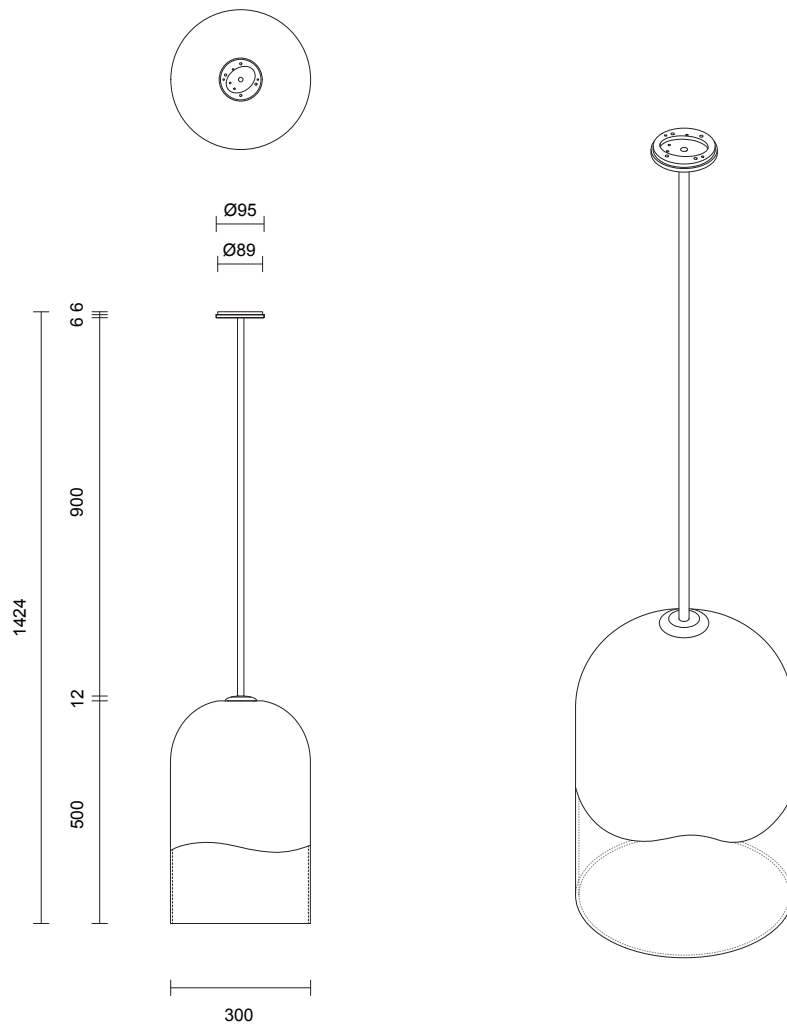

MONI COLLECTION  
EXTRA LARGE PENDANT

MONI COLLECTION  
EXTRA LARGE PENDANT

ARTICOLOSTUDIOS.COM

23V1

**ABOUT MONI**

Moni is defined by its fluid form created using a handcrafted artisanal technique refined over generations.

**LEAD TIME**

6 - 8 weeks

**LIGHT SOURCE**

240V E27 95mm 8W LED  
2700k warm white  
700 lumens  
Dimmable  
Lamp included

**ROD LENGTH**

Rod lengths range between  
400mm - 1600mm, in increments  
of 100mm.

**WEIGHT**

9kg

**CERTIFICATION**

CE/AU

**WARRANTY**

3 years

**FITTING FINISHES**

Brass  
Mid Bronze  
Satin Nickel  
Black Electroplate  
White Powder Coat  
Graphite Powder Coat