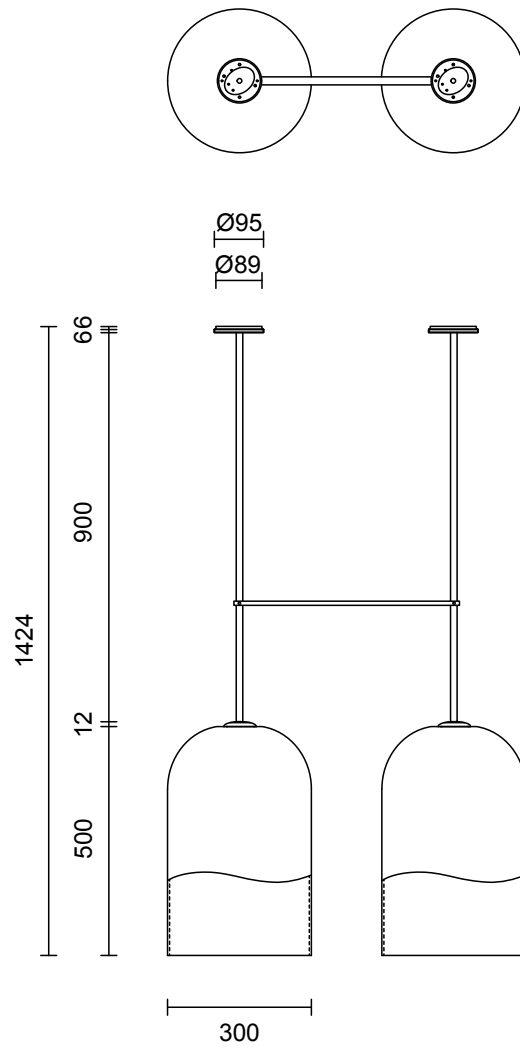

MONI COLLECTION
EXTRA LARGE DOUBLE PENDANT

MONI COLLECTION
EXTRA LARGE DOUBLE PENDANT

ARTICOLOSTUDIOS.COM

23V2

ABOUT MONI

Moni is defined by its fluid form created using a handcrafted artisanal technique refined over generations.

LEAD TIME

6 - 8 weeks

LIGHT SOURCE

2 x 240V E27 95mm 8W LED
2700k warm white
1400 total lumens output
Dimmable
Lamps included

ROD LENGTH

Rod lengths range between
400mm - 1600mm, in increments
of 100mm.

CUSTOMISATION

Variations to spacing bar can be
specified at time of order placement.

WEIGHT

18kg

CERTIFICATION

CE/AU

WARRANTY

3 years

FITTING FINISHES