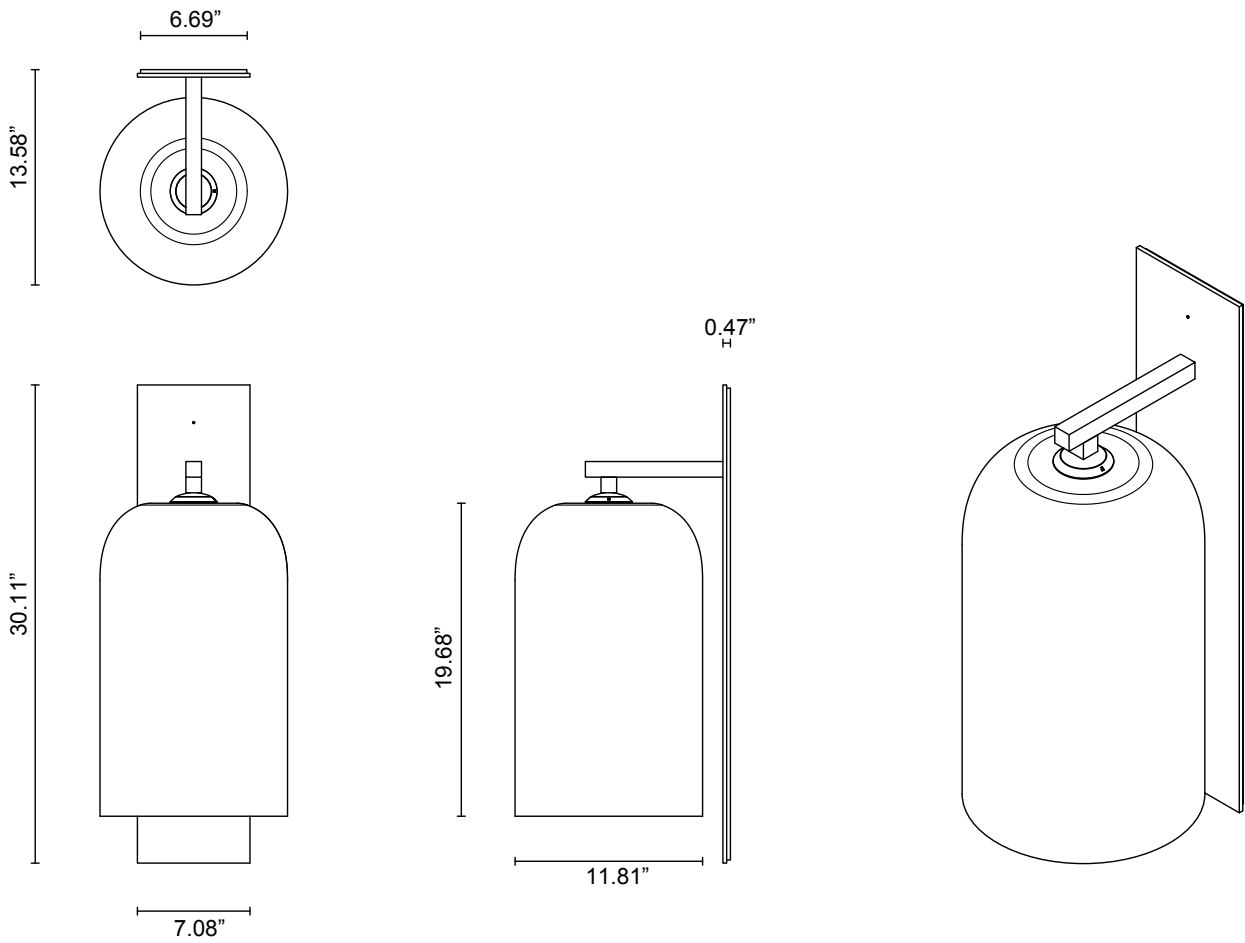

MONI COLLECTION
EXTERIOR EXTRA LARGE WALL SCONCE

MONI COLLECTION

ARTICOLOSTUDIOS.COM

EXTERIOR EXTRA LARGE WALL SCONCE

23V3

ABOUT MONI

Moni is defined by its fluid form created using a handcrafted artisanal technique refined over generations. .

LEAD TIME

8 - 10 weeks

LIGHT SOURCE

12V 8.4W Constant Current LED Board, 500mA
2700K warm white
600 lumens
Dimmable

INSTALLATION

Supplied with external driver and mounting plate to fit 4.0 square Jbox

WEIGHT