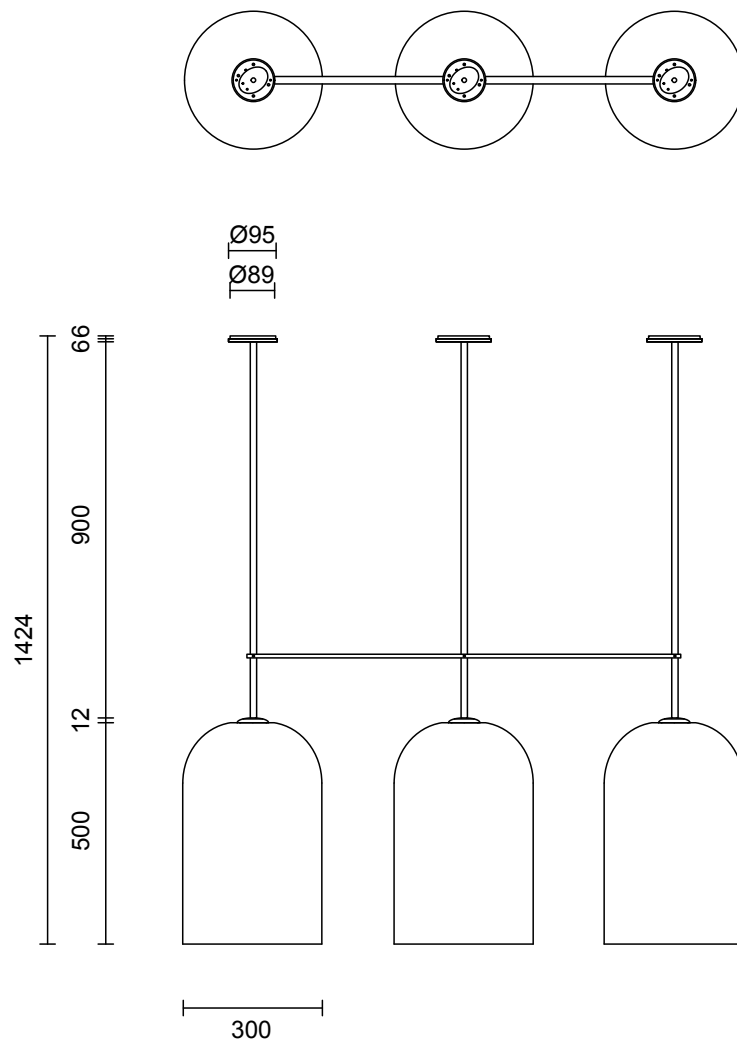

LUMI COLLECTION
EXTRA LARGE TRIPLE PENDANT

LUMI COLLECTION

ARTICOLOSTUDIOS.COM

EXTRA LARGE TRIPLE PENDANT

23V3

ABOUT LUMI

Lumi reimagines a traditional coachman's light to reflect a timeless and refined simplicity of form.

LEAD TIME

6 - 8 weeks

LIGHT SOURCE

3 x 240V E27 95mm 8W LED
2700k warm white
2100 total lumens output
Dimmable
Lamps included

ROD LENGTH

Rod lengths range between 400mm - 1600mm, in increments of 100mm.

CUSTOMISATION

Variations to spacing bar can be specified at time of order placement.

WEIGHT

27kg

CERTIFICATION

CE/AU

WARRANTY

3 years

FITTING FINISHES