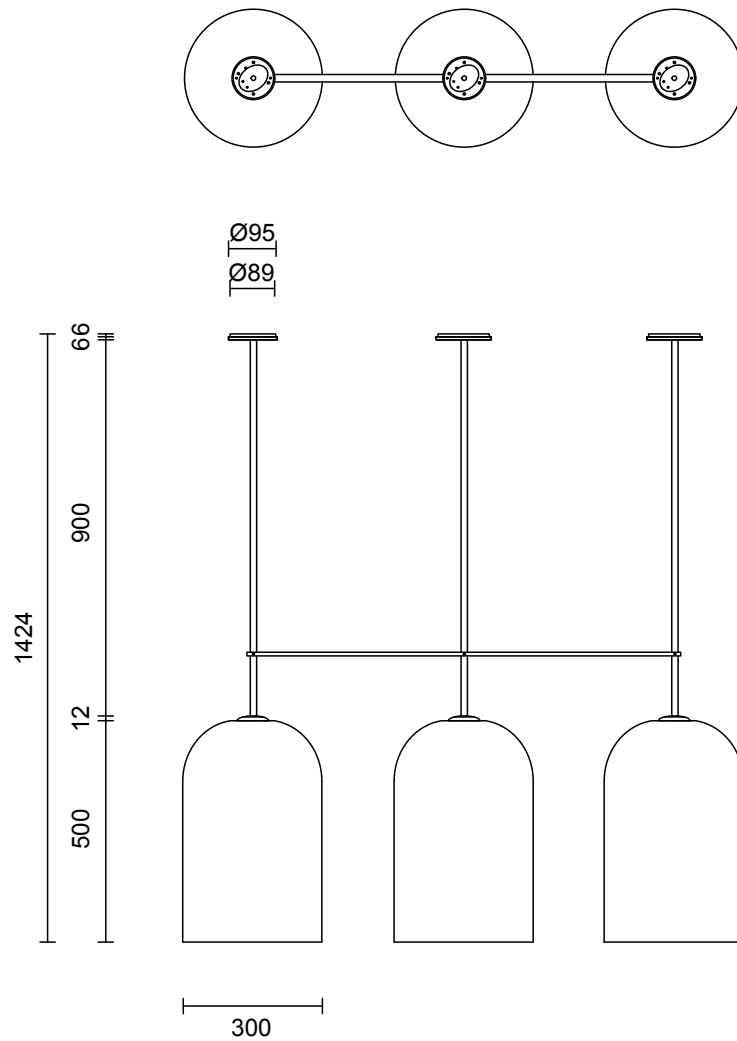

LUMI COLLECTION
EXTRA LARGE TRIPLE PENDANT

LUMI COLLECTION

ARTICOLOSTUDIOS.COM

EXTRA LARGE TRIPLE PENDANT

23V1

ABOUT LUMI

Lumi reimagines a traditional coachman's light to reflect a timeless and refined simplicity of form.

LEAD TIME

6 - 8 weeks

LIGHT SOURCE

3 x 240V E27 95mm 8W LED
2700k warm white
2100 total lumens output
Dimmable
Lamps included

ROD LENGTH

Rod lengths range between 400mm - 1600mm, in increments of 100mm.

CUSTOMISATION

Variations to spacing bar can be specified at time of order placement.

WEIGHT

27kg

CERTIFICATION

CE/AU

WARRANTY

3 years

FITTING FINISHES