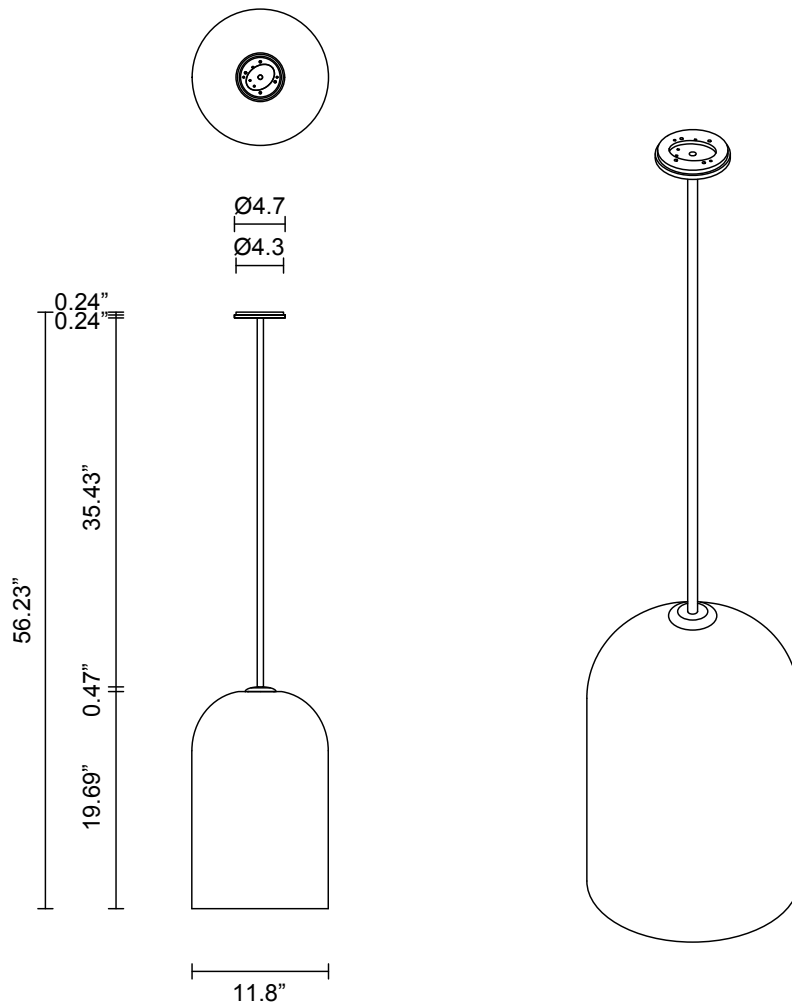

LUMI COLLECTION
EXTRA LARGE PENDANT

LUMI COLLECTION
EXTRA LARGE PENDANT

ARTICOLOSTUDIOS.COM

25V1

ABOUT LUMI

Lumi reimagines a traditional coachman's light to reflect a timeless and refined simplicity of form.

LEAD TIME

8 - 10 weeks

LIGHT SOURCE

120V E26 9W LED
2700k warm white
800 lumens
Dimmable
Lamp included

INSTALLATION

Supplied with mounting plate to fit
4.0 square Jbox

ROD LENGTH

Rod lengths range between 15.75"
(400mm) - 63" (1600mm), in
increments of 3.94" (100mm).

WEIGHT

17.6 lb

FITTING FINISHES

Brass
Bronze*
Satin Nickel
Black Electroplate
White Powder Coat
Black Powder Coat

*As Bronze is a hand applied finish,
the depth of colour will vary

SHADE COLOURS

Clear
Smoke
Snow
Grey