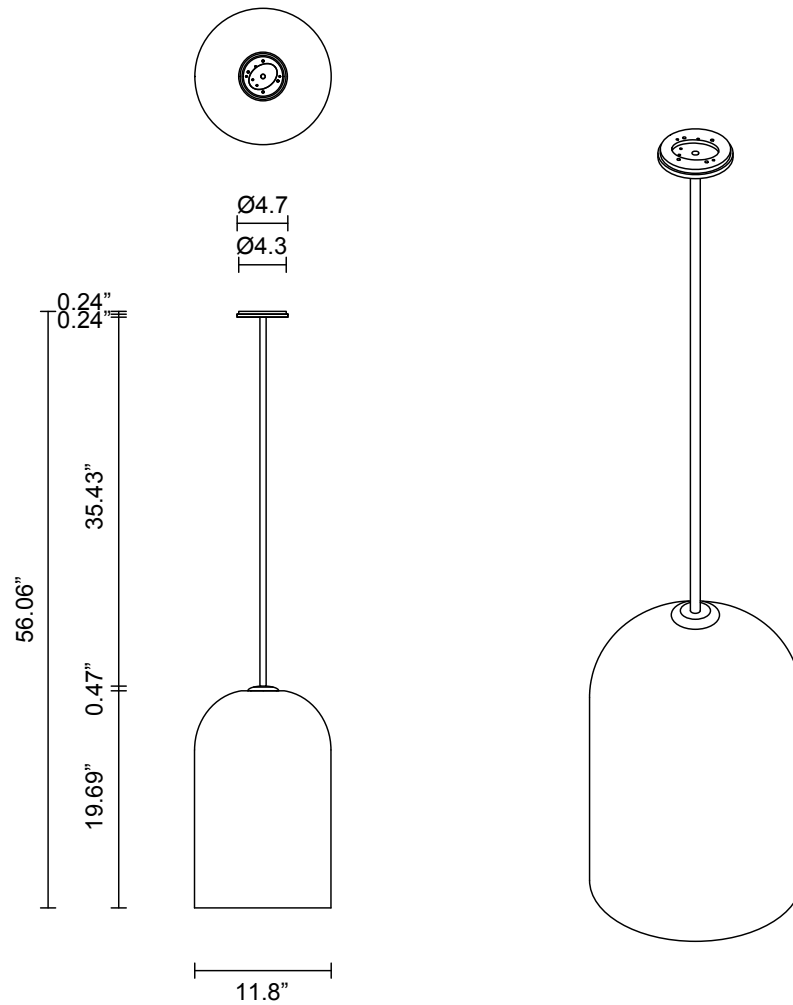

LUMI COLLECTION
EXTRA LARGE PENDANT

ARTICOLOSTUDIOS.COM

24V1

ABOUT LUMI

Lumi reimagines a traditional coachman's light to reflect a timeless and refined simplicity of form.

LEAD TIME

8 - 10 weeks

LIGHT SOURCE

120V E26 9W LED
2700k warm white
800 lumens
Dimmable
Lamp included

INSTALLATION

Supplied with mounting plate to fit
4.0 square Jbox

ROD LENGTH

Rod lengths range between 15.75"
(400mm) - 63" (1600mm), in
increments of 3.94" (100mm).

WEIGHT

17.6 lb

FITTING FINISHES

Brass
Bronze*
Satin Nickel
Black Electroplate
White Powder Coat
Black Powder Coat

*As Bronze is a hand applied finish,
the depth of colour will vary

SHADE COLOURS

Clear
Smoke
Snow
Grey

* Single outer shade only

CERTIFICATION STANDARD

UL

WARRANTY

3 years