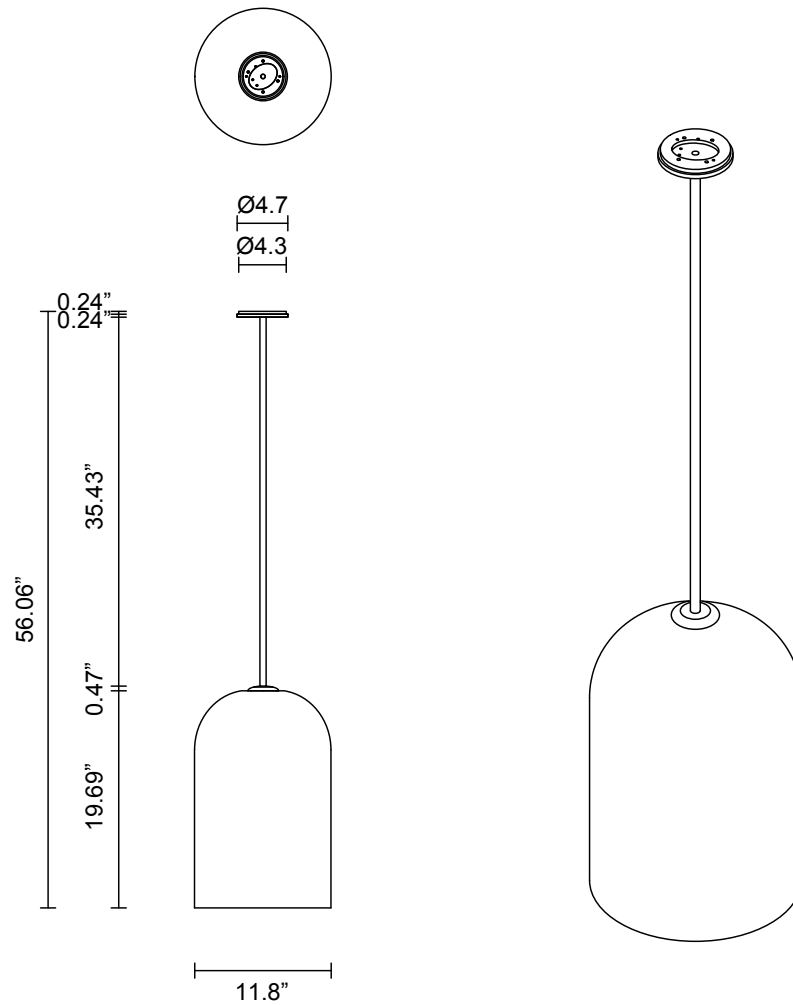

LUMI COLLECTION  
EXTRA LARGE PENDANT

LUMI COLLECTION  
EXTRA LARGE PENDANT

ARTICOLOSTUDIOS.COM

23V4

**ABOUT LUMI**

Lumi reimagines a traditional coachman's light to reflect a timeless and refined simplicity of form.

**LEAD TIME**

8 - 10 weeks

**LIGHT SOURCE**

120V E26 9W LED  
2700k warm white  
800 lumens  
Dimmable  
Lamp included

**INSTALLATION**

Supplied with mounting plate to fit  
4.0 square Jbox

**ROD LENGTH**

Rod lengths range between 15.75"  
(400mm) - 63" (1600mm), in  
increments of 3.94" (100mm).

**WEIGHT**

17.6 lb

**FITTING FINISHES**

Brass  
Mid Bronze  
Satin Nickel  
Black Electroplate  
White Powder Coat  
Black Powder Coat

**SHADE COLOURS**

Clear  
Smoke  
Snow  
Grey

\* Single outer shade only