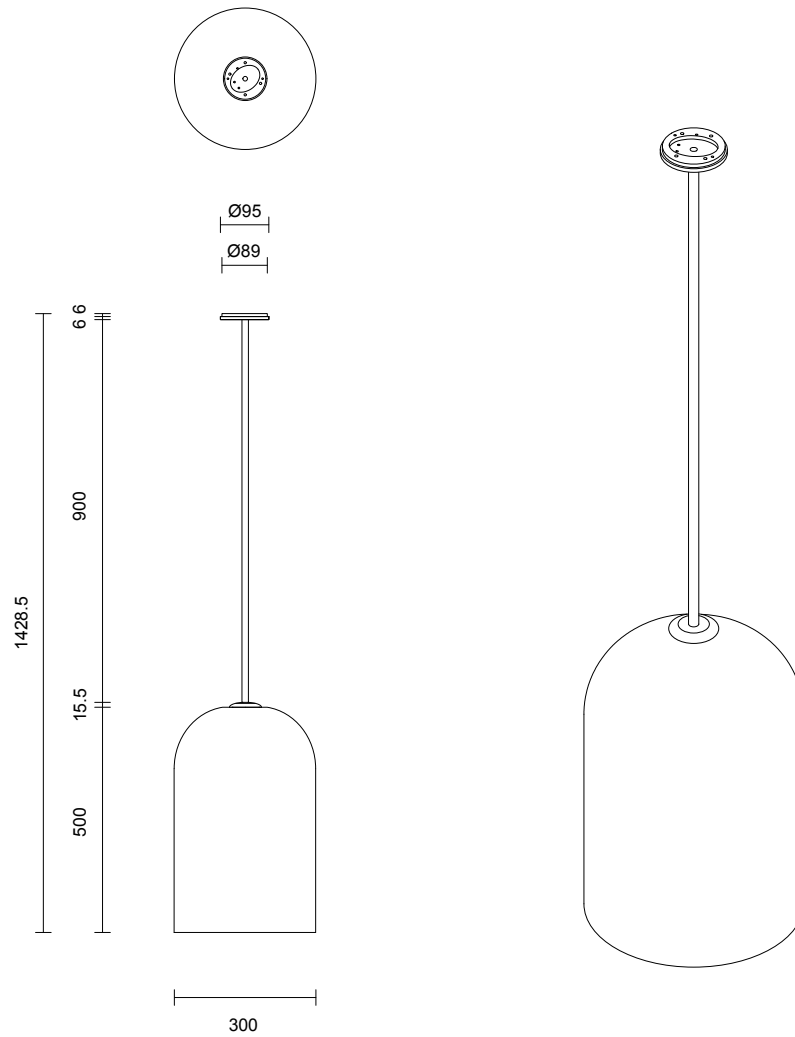

LUMI COLLECTION
EXTRA LARGE PENDANT

LUMI COLLECTION
EXTRA LARGE PENDANT

ARTICOLOSTUDIOS.COM

25V2

ABOUT LUMI

Lumi reimagines a traditional coachman's light to reflect a timeless and refined simplicity of form.

LEAD TIME

6 - 8 weeks

LIGHT SOURCE

240V E27 95mm 8W LED
2700k warm white
700 lumens
Dimmable
Lamp included

ROD LENGTH

Rod lengths range between
400mm - 1600mm, in increments
of 100mm.

WEIGHT

9kg