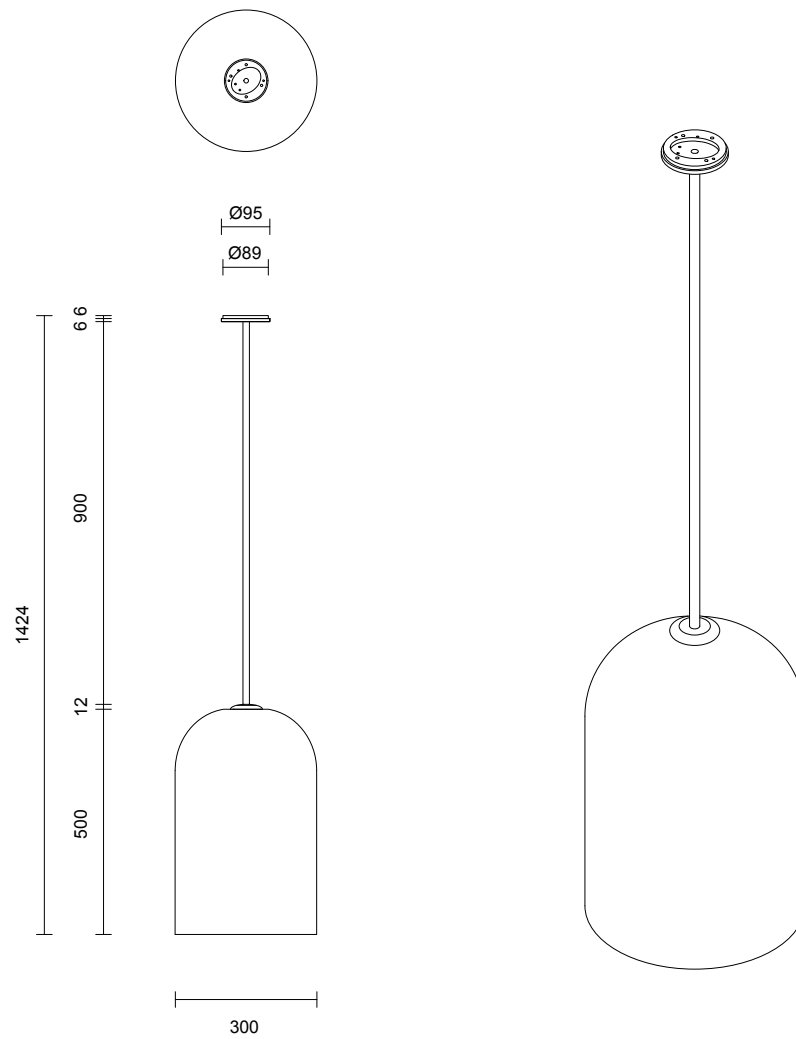

LUMI COLLECTION  
EXTRA LARGE PENDANT

LUMI COLLECTION  
EXTRA LARGE PENDANT

ARTICOLOSTUDIOS.COM

24V2

**ABOUT LUMI**

Lumi reimagines a traditional coachman's light to reflect a timeless and refined simplicity of form.

**LEAD TIME**

6 - 8 weeks

**LIGHT SOURCE**

240V E27 95mm 8W LED  
2700k warm white  
700 lumens  
Dimmable  
Lamp included

**ROD LENGTH**

Rod lengths range between  
400mm - 1600mm, in increments  
of 100mm.

**WEIGHT**

9kg

**CERTIFICATION**

CE/AU

**WARRANTY**

3 years

**FITTING FINISHES**

Brass  
Bronze\*  
Satin Nickel  
Black Electroplate  
White Powder Coat  
Black Powder Coat