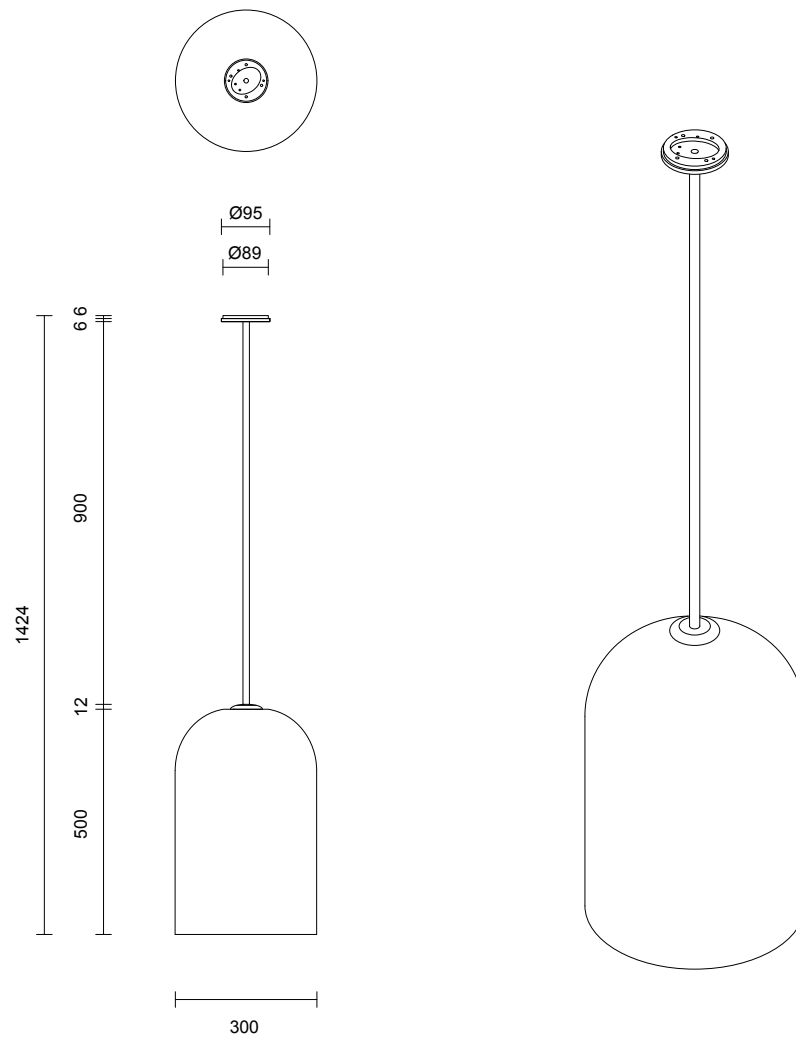

LUMI COLLECTION  
EXTRA LARGE PENDANT

LUMI COLLECTION  
EXTRA LARGE PENDANT

ARTICOLOSTUDIOS.COM

24V1

**ABOUT LUMI**

Lumi reimagines a traditional coachman's light to reflect a timeless and refined simplicity of form.

**LEAD TIME**

6 - 8 weeks

**LIGHT SOURCE**

240V E27 95mm 8W LED  
2700k warm white  
700 lumens  
Dimmable  
Lamp included

**ROD LENGTH**

Rod lengths range between  
400mm - 1600mm, in increments  
of 100mm.

**WEIGHT**

9kg

**CERTIFICATION**

CE/AU

**WARRANTY**

3 years

**FITTING FINISHES**

Brass  
Bronze\*  
Satin Nickel  
Black Electroplate  
White Powder Coat  
Black Powder Coat