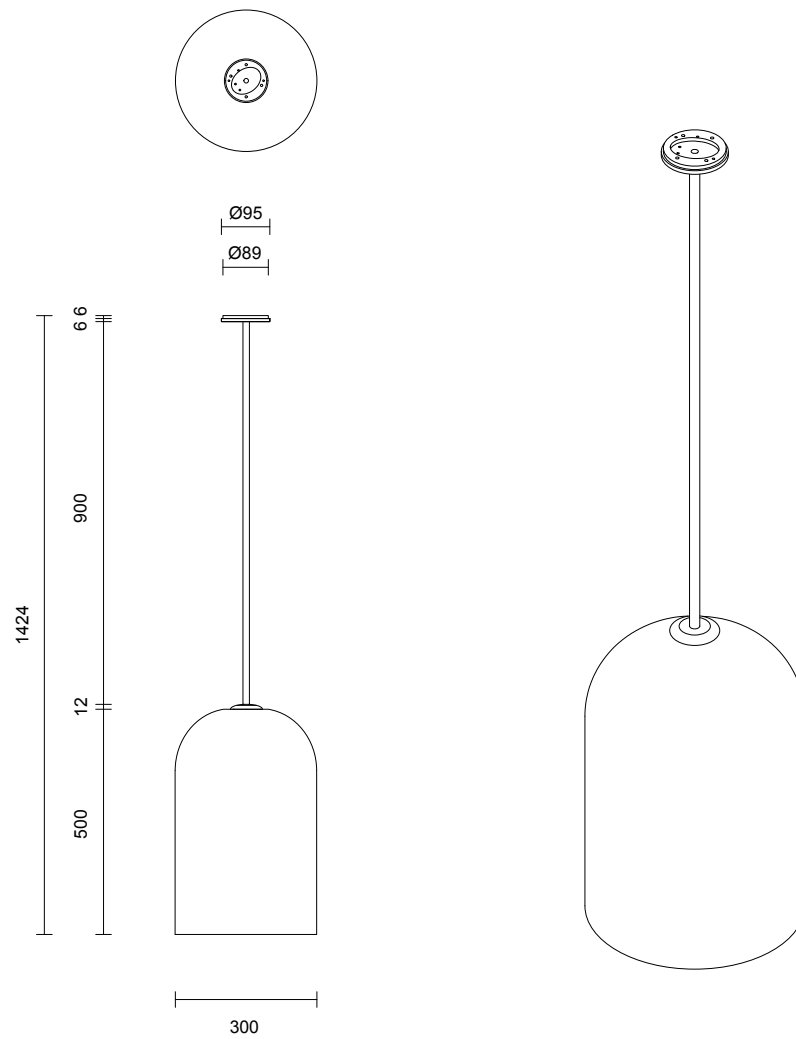

LUMI COLLECTION
EXTRA LARGE PENDANT

LUMI COLLECTION
EXTRA LARGE PENDANT

ARTICOLOSTUDIOS.COM

23V3

ABOUT LUMI

Lumi reimagines a traditional coachman's light to reflect a timeless and refined simplicity of form.

LEAD TIME

6 - 8 weeks

LIGHT SOURCE

240V E27 95mm 8W LED
2700k warm white
700 lumens
Dimmable
Lamp included

ROD LENGTH

Rod lengths range between
400mm - 1600mm, in increments
of 100mm.

WEIGHT

9kg

* Single outer shade only