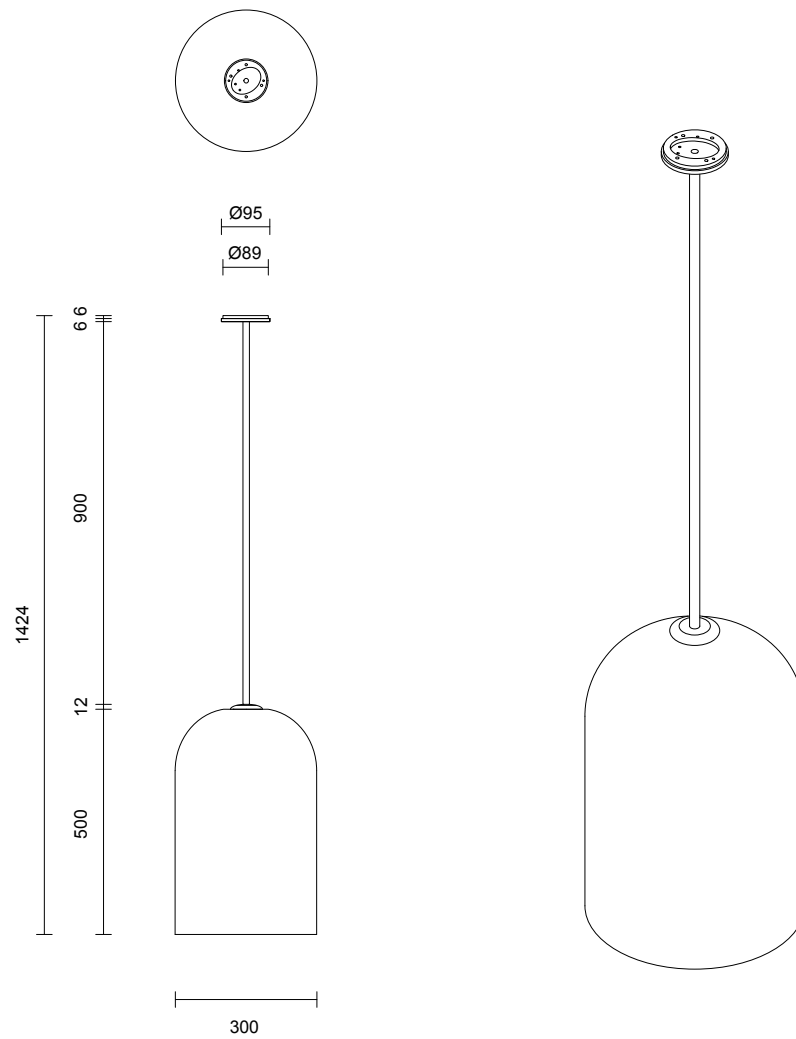

LUMI COLLECTION
EXTRA LARGE PENDANT

LUMI COLLECTION
EXTRA LARGE PENDANT

ARTICOLOSTUDIOS.COM

23V2

ABOUT LUMI

Lumi reimagines a traditional coachman's light to reflect a timeless and refined simplicity of form.

LEAD TIME

6 - 8 weeks

LIGHT SOURCE

240V E27 95mm 8W LED
2700k warm white
700 lumens
Dimmable
Lamp included

ROD LENGTH

Rod lengths range between
400mm - 1600mm, in increments
of 100mm.

WEIGHT

9kg

* Single outer shade only