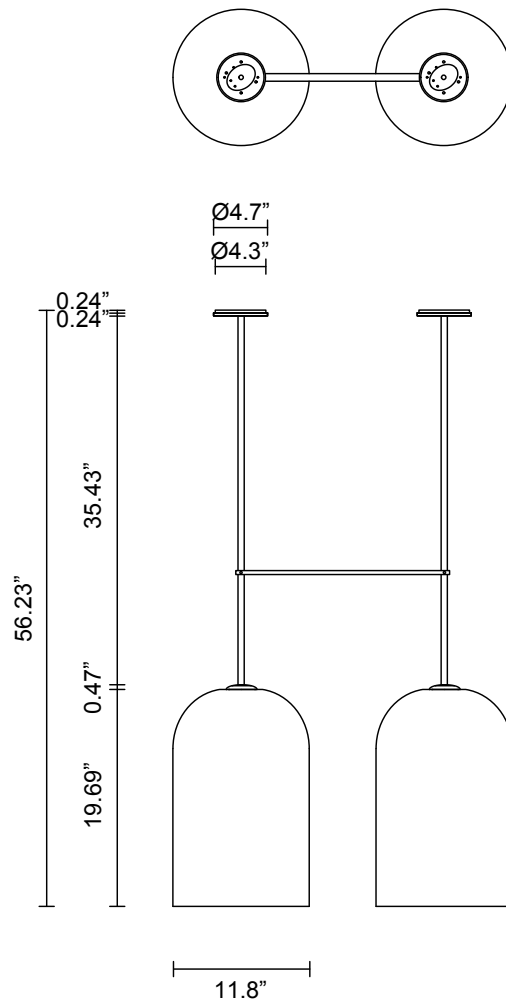

LUMI COLLECTION
EXTRA LARGE DOUBLE PENDANT

ARTICOLOSTUDIOS.COM

25V1

ABOUT LUMI

Lumi reimagines a traditional coachman's light to reflect a timeless and refined simplicity of form.

LEAD TIME

8 - 10 weeks

LIGHT SOURCE

2 x 120V E26 9W LED
2700k warm white
1600 total lumen output
Dimmable
Lamps included

INSTALLATION

Supplied with mounting plate to fit
4.0 square Jbox

ROD LENGTH

Rod lengths range between 15.75"
(400mm) - 63" (1600mm), in
increments of 3.94" (100mm).

CUSTOMISATION

Variations to spacing bar can be
specified at time of order placement.

WEIGHT

37.4 lb

FITTING FINISHES

Brass
Bronze*
Satin Nickel
Black Electroplate
White Powder Coat
Black Powder Coat

*As Bronze is a hand applied finish,
the depth of colour will vary

SHADE COLOURS

Clear
Snow
Smoke
Grey

* Single outer shade only

CERTIFICATION STANDARD

UL

WARRANTY