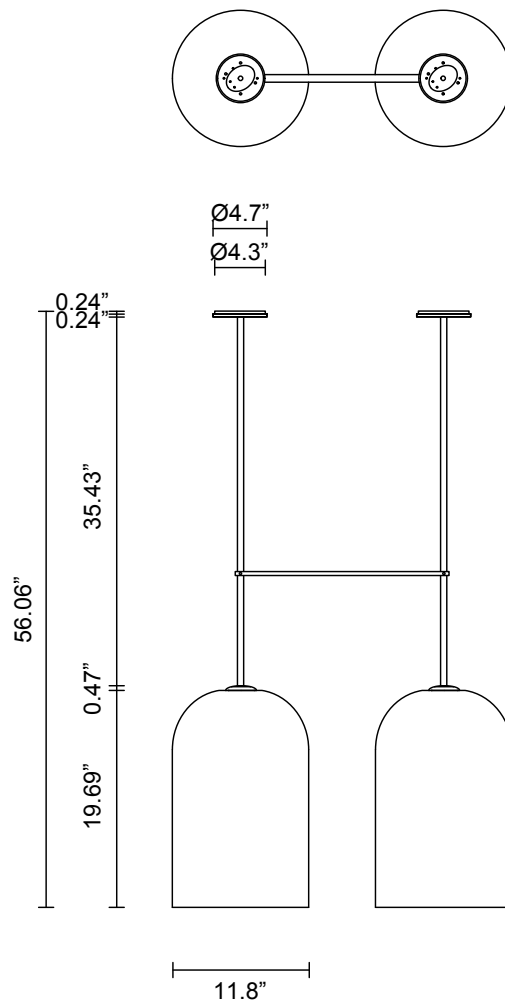

LUMI COLLECTION
EXTRA LARGE DOUBLE PENDANT

ARTICOLOSTUDIOS.COM

24V2

ABOUT LUMI

Lumi reimagines a traditional coachman's light to reflect a timeless and refined simplicity of form.

LEAD TIME

8 - 10 weeks

LIGHT SOURCE

2 x 120V E26 9W LED
2700k warm white
1600 total lumen output
Dimmable
Lamps included

INSTALLATION

Supplied with mounting plate to fit
4.0 square Jbox

ROD LENGTH

Rod lengths range between 15.75"
(400mm) - 63" (1600mm), in
increments of 3.94" (100mm).

CUSTOMISATION

Variations to spacing bar can be
specified at time of order placement.

WEIGHT

37.4 lb

FITTING FINISHES

Brass
Bronze*
Satin Nickel
Black Electroplate
White Powder Coat
Black Powder Coat

*As Bronze is a hand applied finish,
the depth of colour will vary

SHADE COLOURS

Clear
Snow
Grey

* Single outer shade only

CERTIFICATION STANDARD

UL

WARRANTY

3 years