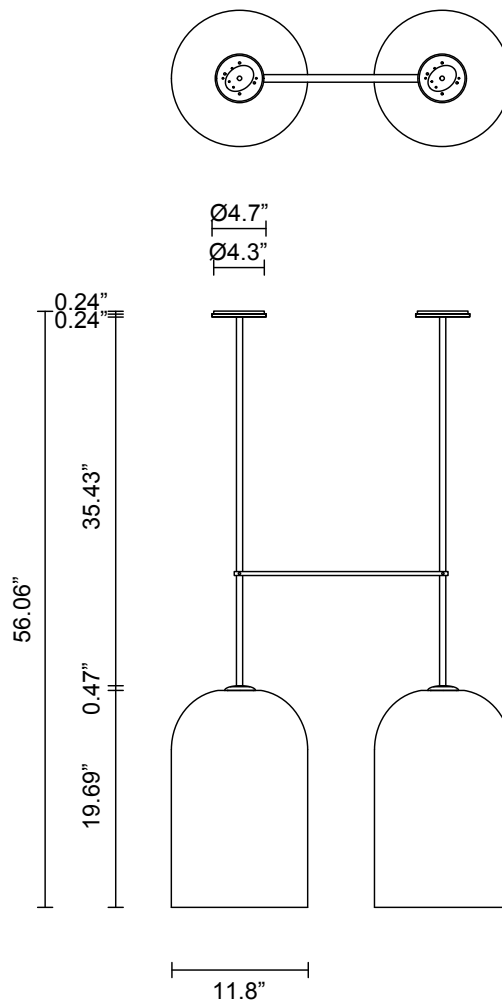

LUMI COLLECTION
EXTRA LARGE DOUBLE PENDANT

ARTICOLOSTUDIOS.COM

24V1

ABOUT LUMI

Lumi reimagines a traditional coachman's light to reflect a timeless and refined simplicity of form.

LEAD TIME

8 - 10 weeks

LIGHT SOURCE

2 x 120V E26 9W LED
2700k warm white
1600 total lumen output
Dimmable
Lamps included

INSTALLATION

Supplied with mounting plate to fit
4.0 square Jbox

ROD LENGTH

Rod lengths range between 15.75"
(400mm) - 63" (1600mm), in
increments of 3.94" (100mm).

CUSTOMISATION

Variations to spacing bar can be
specified at time of order placement.

WEIGHT

37.4 lb

FITTING FINISHES

Brass
Bronze*
Satin Nickel
Black Electroplate
White Powder Coat
Black Powder Coat

*As Bronze is a hand applied finish,
the depth of colour will vary

SHADE COLOURS

Clear
Smoke
Snow
Grey

* Single outer shade only

CERTIFICATION STANDARD

UL

WARRANTY