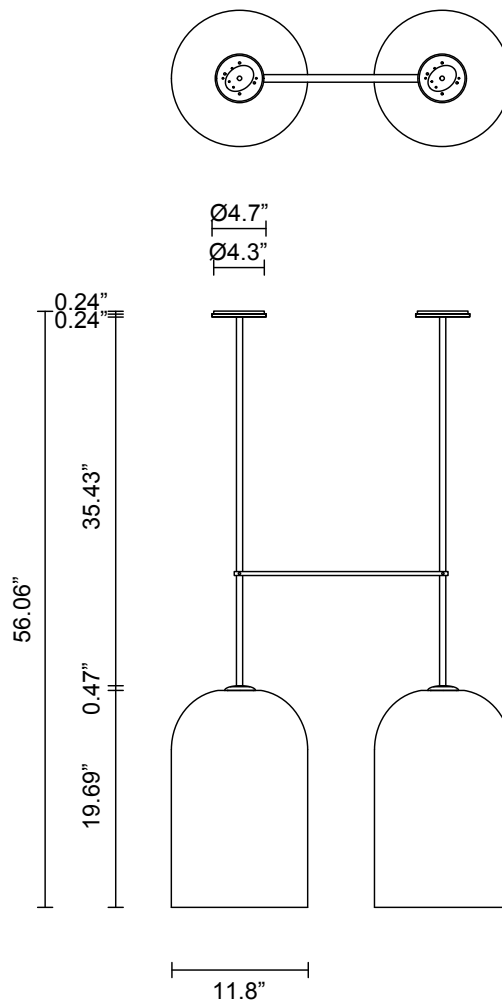

LUMI COLLECTION
EXTRA LARGE DOUBLE PENDANT

ARTICOLOSTUDIOS.COM

23V4

ABOUT LUMI

Lumi reimagines a traditional coachman's light to reflect a timeless and refined simplicity of form.

LEAD TIME

8 - 10 weeks

LIGHT SOURCE

2 x 120V E26 9W LED
2700k warm white
1600 total lumen output
Dimmable
Lamps included

INSTALLATION

Supplied with mounting plate to fit
4.0 square Jbox

ROD LENGTH

Rod lengths range between 15.75"
(400mm) - 63" (1600mm), in
increments of 3.94" (100mm).

CUSTOMISATION

Variations to spacing bar can be
specified at time of order placement.

WEIGHT

37.4 lb

FITTING FINISHES

Brass
Mid Bronze
Satin Nickel
Black Electroplate
White Powder Coat
Black Powder Coat

SHADE COLOURS

Clear
Smoke
Snow
Grey

* Single outer shade only

CERTIFICATION STANDARD

UL

WARRANTY

3 years