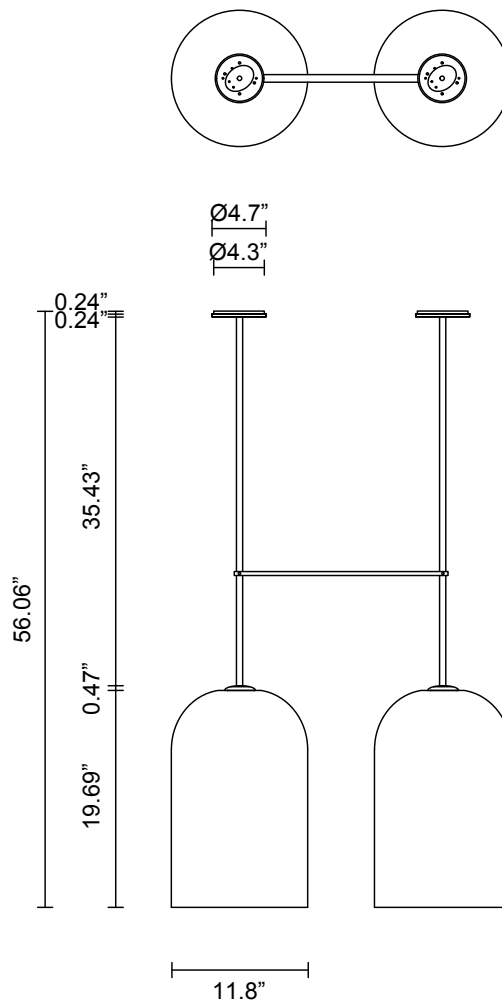

LUMI COLLECTION
EXTRA LARGE DOUBLE PENDANT

ARTICOLOSTUDIOS.COM

23V3

ABOUT LUMI

Lumi reimagines a traditional coachman's light to reflect a timeless and refined simplicity of form.

LEAD TIME

8 - 10 weeks

LIGHT SOURCE

2 x 120V E26 9W LED
2700k warm white
1600 total lumen output
Dimmable
Lamps included

INSTALLATION

Supplied with mounting plate to fit
4.0 square Jbox

ROD LENGTH

Rod lengths range between 15.75"
(400mm) - 63" (1600mm), in
increments of 3.94" (100mm).

CUSTOMISATION

Variations to spacing bar can be
specified at time of order placement.

WEIGHT

37.4 lb

FITTING FINISHES

Brass
Mid Bronze
Satin Nickel
Black Electroplate
White Powder Coat
Graphite Powder Coat

SHADE COLOURS

Clear
Smoke
Snow
Grey

* Single outer shade only

CERTIFICATION STANDARD

UL

WARRANTY

3 years