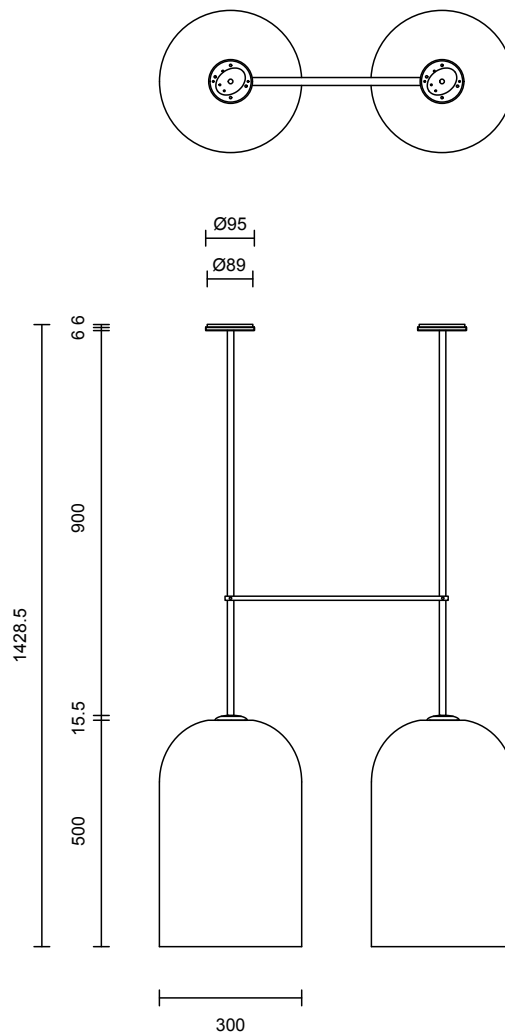

LUMI COLLECTION
EXTRA LARGE DOUBLE PENDANT

LUMI COLLECTION
EXTRA LARGE DOUBLE PENDANT

ARTICOLOSTUDIOS.COM

25V2

ABOUT LUMI

Lumi reimagines a traditional coachman's light to reflect a timeless and refined simplicity of form.

LEAD TIME

6 - 8 weeks

LIGHT SOURCE

2 x 240V E27 95mm 8W LED
2700k warm white
1400 total lumens output
Dimmable
Lamps included

ROD LENGTH

Rod lengths range between 400mm - 1600mm, in increments of 100mm.

CUSTOMISATION

Variations to spacing bar can be specified at time of order placement.

WEIGHT

17kg

CERTIFICATION

CE/AU

WARRANTY

3 years

FITTING FINISHES