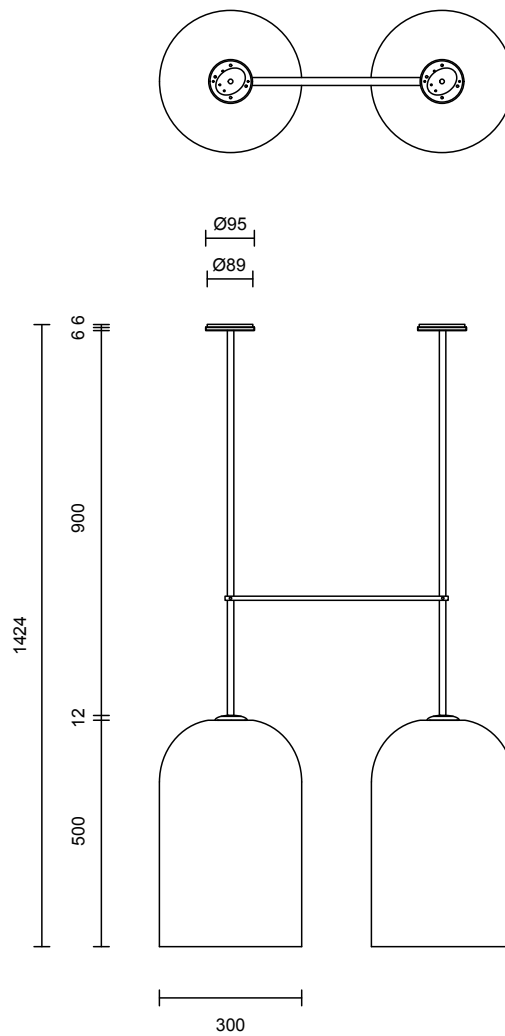

LUMI COLLECTION
EXTRA LARGE DOUBLE PENDANT

LUMI COLLECTION
EXTRA LARGE DOUBLE PENDANT

ARTICOLOSTUDIOS.COM

24V2

ABOUT LUMI

Lumi reimagines a traditional coachman's light to reflect a timeless and refined simplicity of form.

LEAD TIME

6 - 8 weeks

LIGHT SOURCE

2 x 240V E27 95mm 8W LED
2700k warm white
1400 total lumens output
Dimmable
Lamps included

ROD LENGTH

Rod lengths range between 400mm - 1600mm, in increments of 100mm.

CUSTOMISATION

Variations to spacing bar can be specified at time of order placement.

WEIGHT

17kg

CERTIFICATION

CE/AU

WARRANTY

3 years

FITTING FINISHES

Brass
Bronze*
Satin Nickel
Black Electroplate
White Powder Coat
Black Powder Coat

* As Bronze is a hand applied finish the depth of colour will vary

SHADE COLOURS

Clear
Snow
Grey

* Single outer shade only